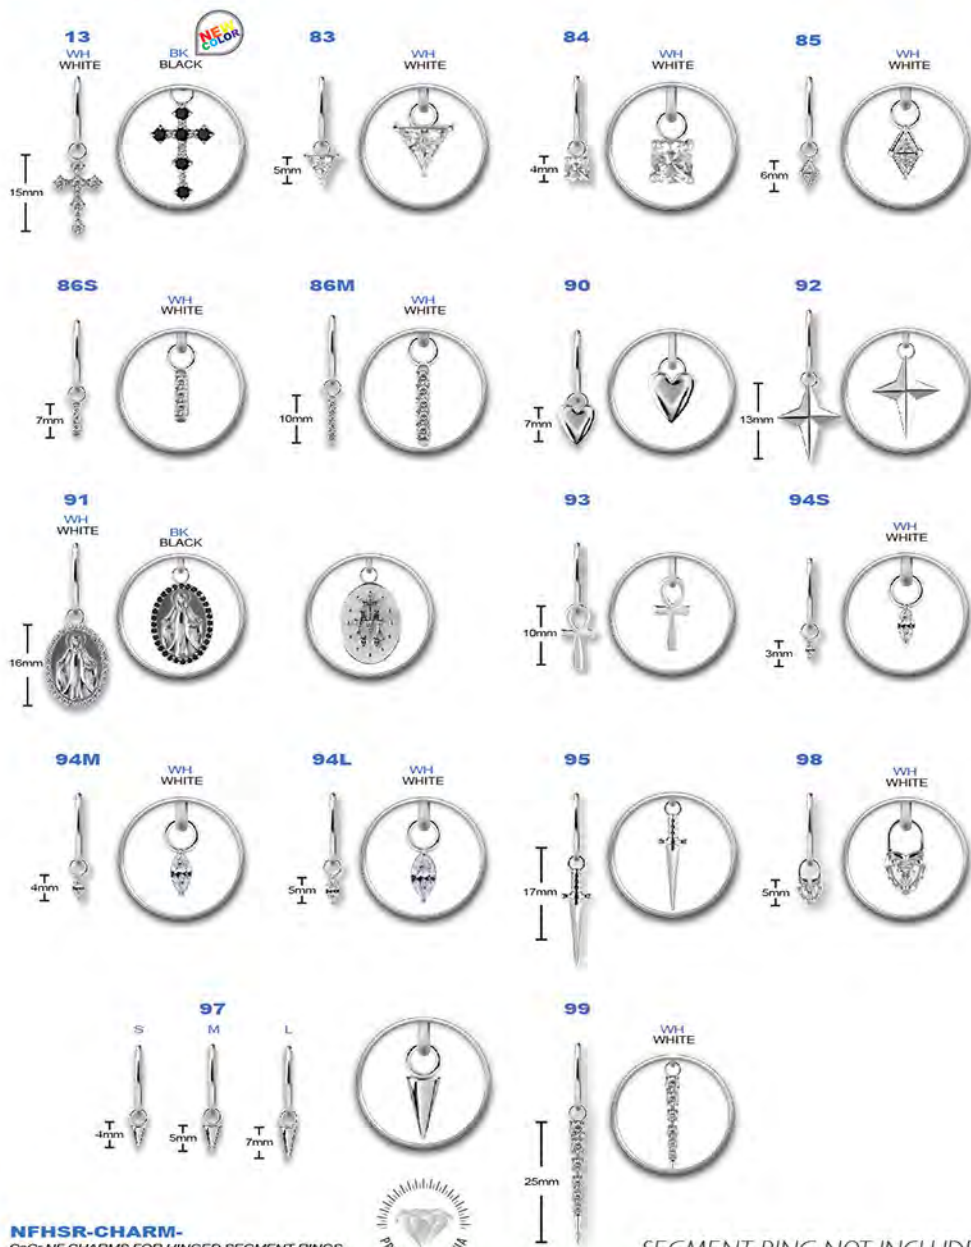

SEGMENT RING NOT INCLUDED

CoCr NF CHARMS FOR HINGED SEGMENT RINGS SET W. PREMIUM ZIRCONIA

NFHSR-CHARM-
CoCr NF CHARMS FOR HINGED SEGMENT RINGS
SET W. PREMIUM ZIRCONIA

SEGMENT RING NOT INCLUDED

CoCr NF CHARMS FOR HINGED SEGMENT RINGS SET W. PREMIUM ZIRCONIA