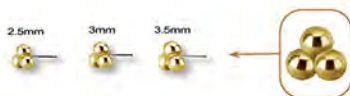

18K GOLD THREADLESS (TL) ATTACHMENTS

18K 750

NEW

G18K-YA3BN-2.5

G18K-YA3BN-3.0

G18K-YA3BN-3.5

18K GOLD THREADLESS TRINITY ATTACHMENT

GAUGES ①

0.5mm TL