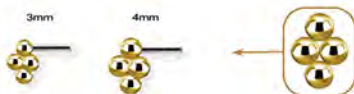

G18K-YA4BN-3.0

G18K-YA4BN-4.0

18K GOLD QUAD THREADLESS ATTACHMENT

GAUGES ①

0.5mm TL