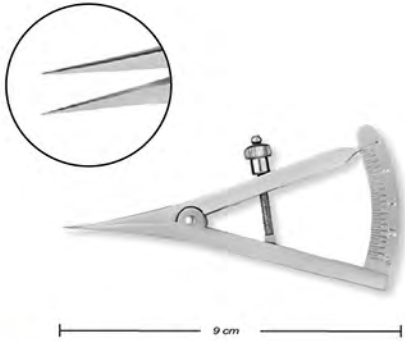

CASTROVIEJO CALIPER TOOL **NEW**

PT-67

CASTROVIEJO CALIPER TOOL (0- 20MM) - STRAIGHT TIP