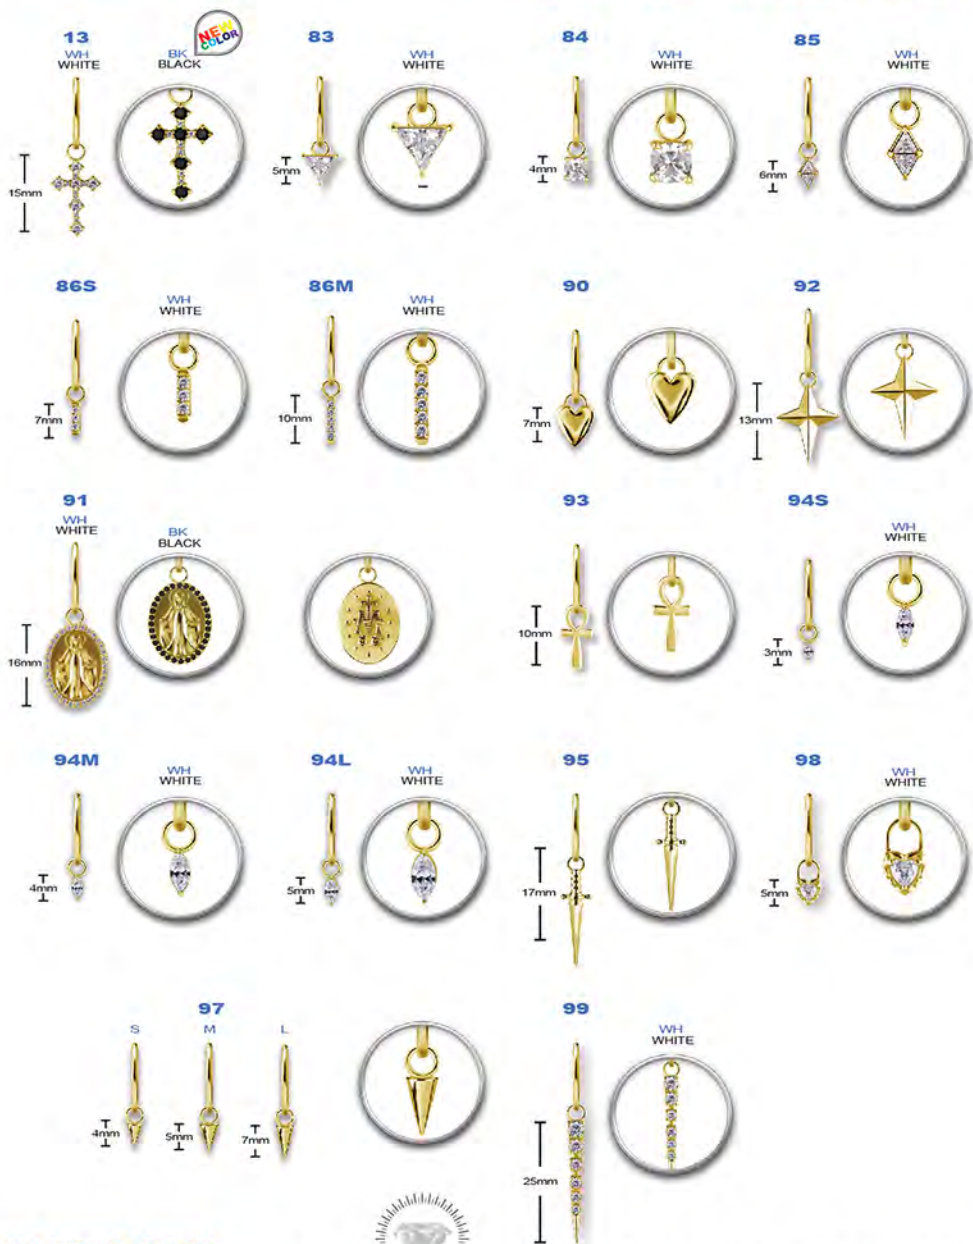

NEW

CoCr NF CHARMS FOR HINGED SEGMENT RINGS SET W. PREMIUM ZIRCONIA

BG-NFHSR-CHARM-
GOLD PVD CoCr NF CHARMS FOR HINGED SEGMENT RINGS SET W. PREMIUM ZIRCONIA

SEGMENT RING NOT INCLUDED