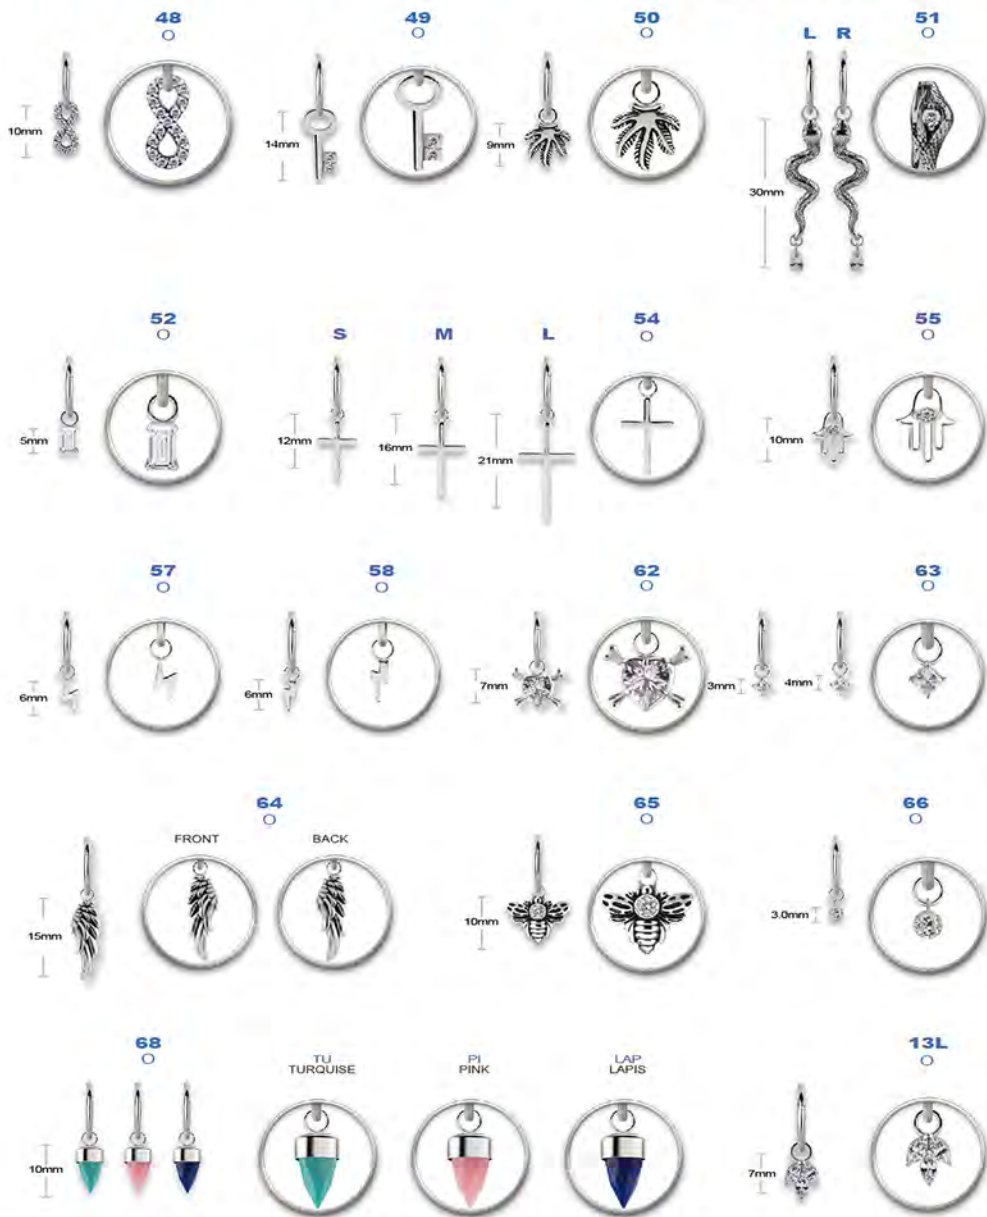

WH
WHITE

BG-BIONX-01

GOLD PVD INTERNAL ROOK LIPS BANANA
GAUGES ① LENGTH ② TOP BALL ③
16ga (1.2mm) 7mm 3mm

CHARMS FOR HINGED SEGMENT RINGS

STEEL
CASTING

NEW

BHSR-CHARM-
CHARMS FOR HINGED
SEGMENT RINGS

SEGMENT RING NOT INCLUDED