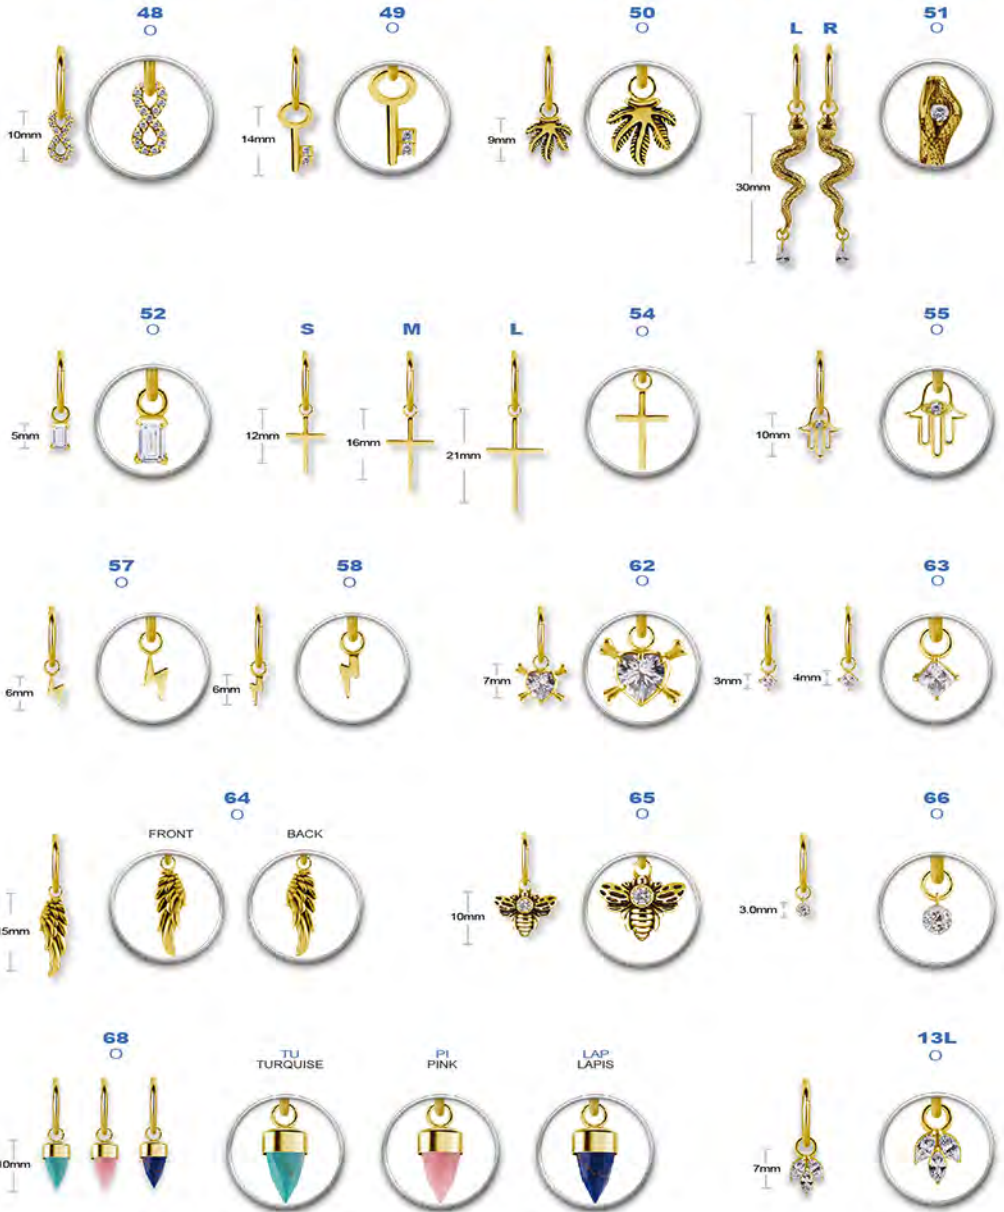

NEW

STEEL
CASTING

TESTING

CHARMS FOR HINGED SEGMENT RINGS

BG-BHSR-CHARM-
GOLD PVD CHARMS FOR HINGED
SEGMENT RINGS

SEGMENT RING NOT INCLUDED