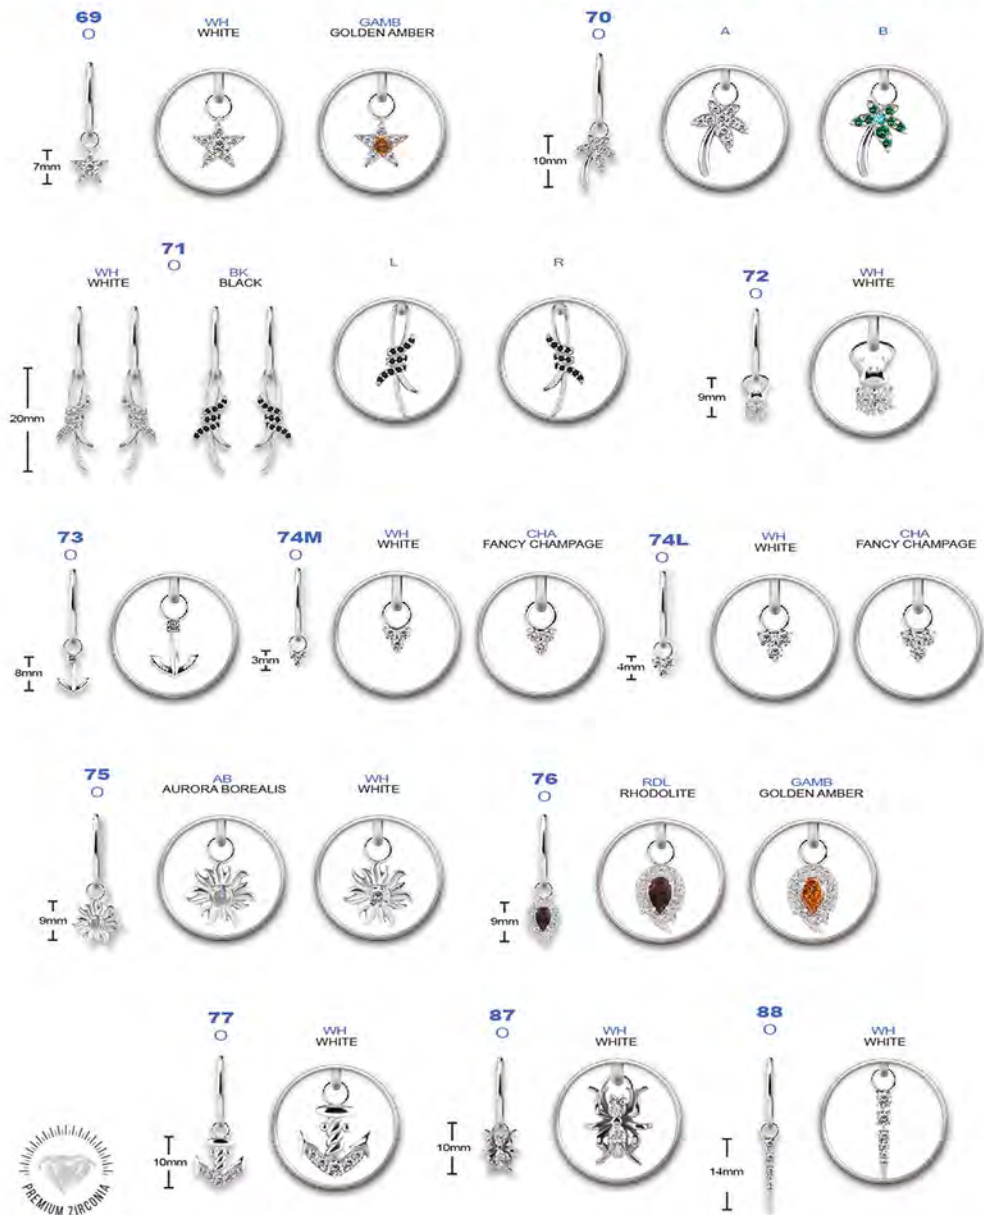

GAUGES ① LENGTH / Ø ②

14ga (1.6mm) 8-6mm
14ga (1.6mm) 10-6mm

BG-NFOHBX-02

BK-NFOHBX-02

RG-NFOHBX-02

CoCr NF CHARMS FOR HINGED SEGMENT RINGS SET W. PREMIUM ZIRCONIA

NFHSR-CHARM-
CoCr NF CHARMS FOR HINGED SEGMENT RINGS
SET W. PREMIUM ZIRCONIA

SEGMENT RING NOT INCLUDED

CoCr NF CHARMS FOR HINGED SEGMENT RINGS SET W. PREMIUM ZIRCONIA

NFHSR-CHARM-
CoCr NF CHARMS FOR HINGED SEGMENT RINGS
SET W. PREMIUM ZIRCONIA

SEGMENT RING NOT INCLUDED

CoCr NF CHARMS FOR HINGED SEGMENT RINGS SET W. PREMIUM ZIRCONIA