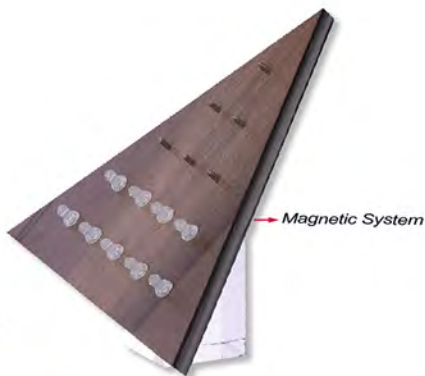

VENEER TRIANGLE DISPLAY NEW

A-NB

DIS-177TR

VENEER TRIANGLE DISPLAY W. 9 CLIPS & 6 INTERNAL THREADED PINS (0.8mm internal)
(SOLD EMPTY)
12.5X12.5cm

L-TR

M-TR

DIS-177

VENEER TRIANGLE DISPLAY W. ACRYLIC STAND (M / L)
W. 9 CLIPS & 6 INTERNAL THREADED PINS (0.8mm internal)
(SOLD EMPTY)

M-A-NB 2.5 x 5.5cm
L-A-NB 2.5 x 8cm

DIS-177STAND

MAGNETIC DISPLAY STAND
(SOLD EMPTY)