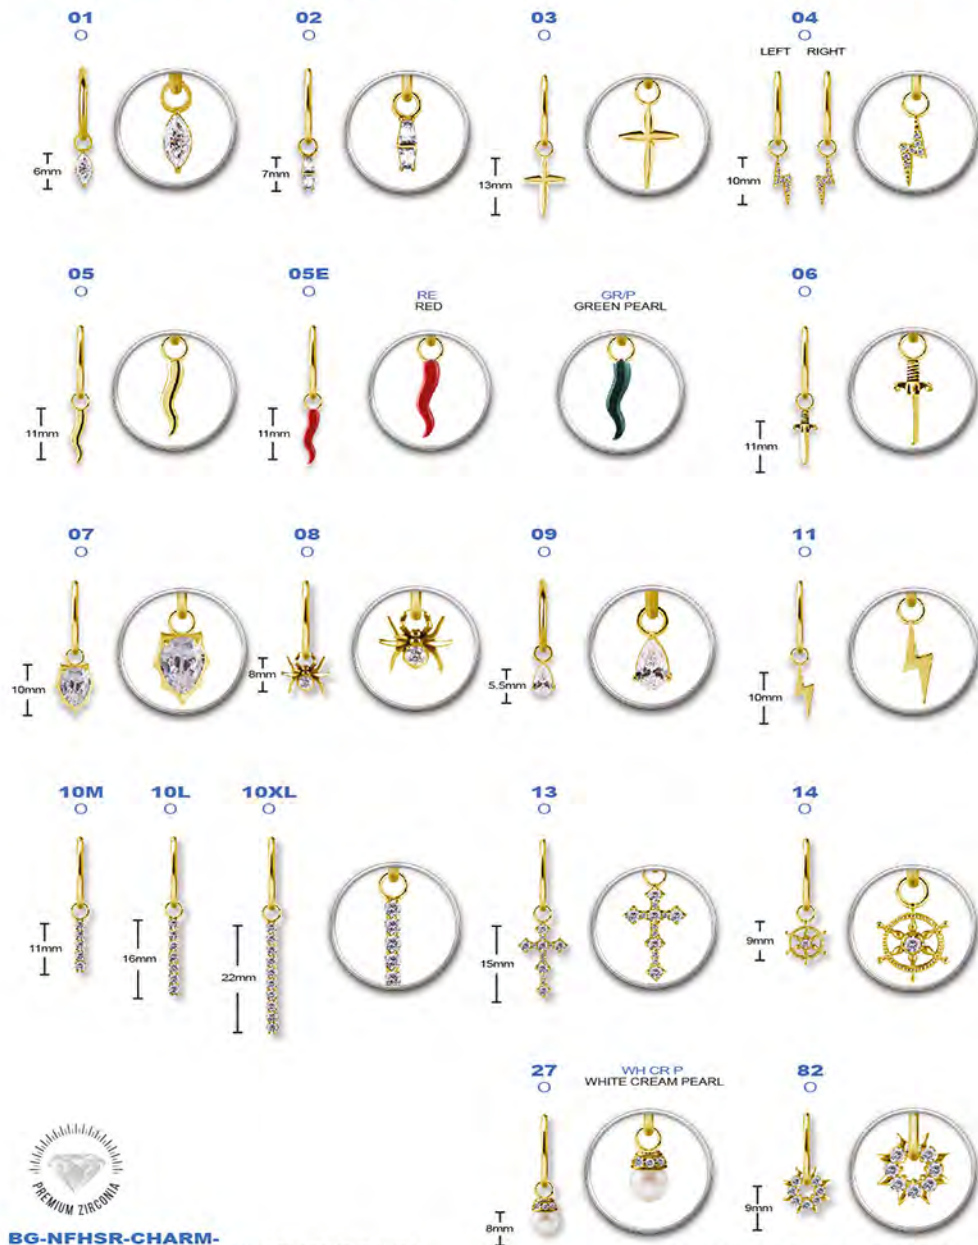

111

WH
WHITE

SEGMENT RING NOT INCLUDED

NFHSR-CHARM-
CoCr NF CHARMS FOR HINGED SEGMENT RINGS
SET W. PREMIUM ZIRCONIA

CoCr NF CHARMS FOR HINGED SEGMENT RINGS SET W. PREMIUM ZIRCONIA

BG-NFHSR-CHARM-
GOLD PVD CoCr NF CHARMS FOR HINGED SEGMENT RINGS
SET W. PREMIUM ZIRCONIA

SEGMENT RING NOT INCLUDED

CoCr NF CHARMS FOR HINGED SEGMENT RINGS SET W. PREMIUM ZIRCONIA

BG-NFHSR-CHARM-
 GOLD PVD CoCr NF CHARMS FOR HINGED SEGMENT
 RINGS SET W. PREMIUM ZIRCONIA

SEGMENT RING NOT INCLUDED