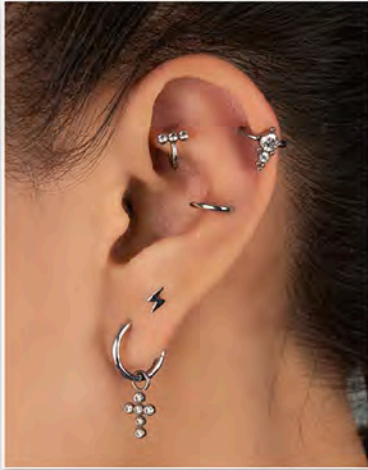

42XL
6*2mm

41
2.5mm

43
3+4*1.5mm

LEFT

RIGHT

45
2.5+2.0-1.5mm

T-IACLSGN-

TITANIUM CLUSTER ATTACHMENTS
SET W. PREMIUM ZIRCONIA

GAUGES ①

0.8mm (for 1.0mm/1.2mm internal)

TITANIUM CLUSTER BAR CLICKER SET W. PREMIUM ZIRCONIA

THSRCL-BAR

TITANIUM CLUSTER BAR CLICKER
SET w. PREMIUM ZIRCONIA

GAUGES ① LENGTH ②

16ga (1.2mm)

6,7,8mm