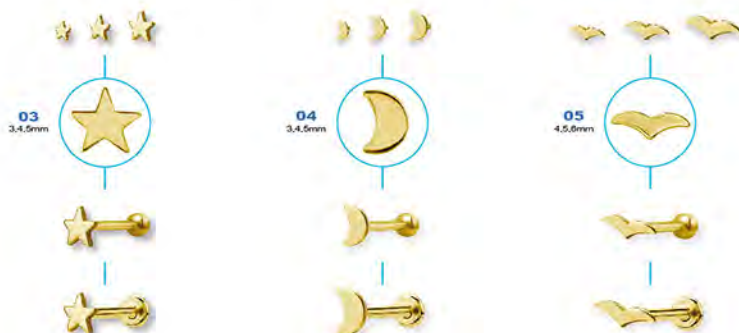

TITANIUM MICRO ATTACHMENTS NEW

BG-TIAN-

GOLD PVD TITANIUM INTERNAL MICRO ATTACHMENT

GAUGES ①

0.8mm (for 1.2mm internal)

BG-TIRANS-

GOLD PVD TITANIUM ONE SIDE INT. THREADED MICRO BARBELLS

GAUGES ①

LENGTH / Ø ②

BALL SIZE ③

16ga (1.2mm)

4,5,6,7,8,9,10,12mm

2.5mm **FIXED BALL**

BG-TILAM-

GOLD PVD TITANIUM INT. THREADED MICRO LABRETS

GAUGES ①

LENGTH / Ø ②

DISC SIZE ③

16ga (1.2mm)

4,5,6,7,8,9,10mm

3mm

BG-TNSC-

GOLD PVD TITANIUM NOSE STUDS

GAUGES ① LENGTH / Ø ②

20ga (0.8mm)

6.5mm