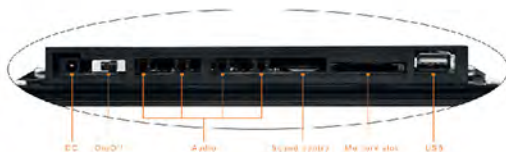

DIS-LCDEAR-02

7" LCD SCREEN DISPLAY
w. SILICONE BODY PART (EAR)
27.8x19cm