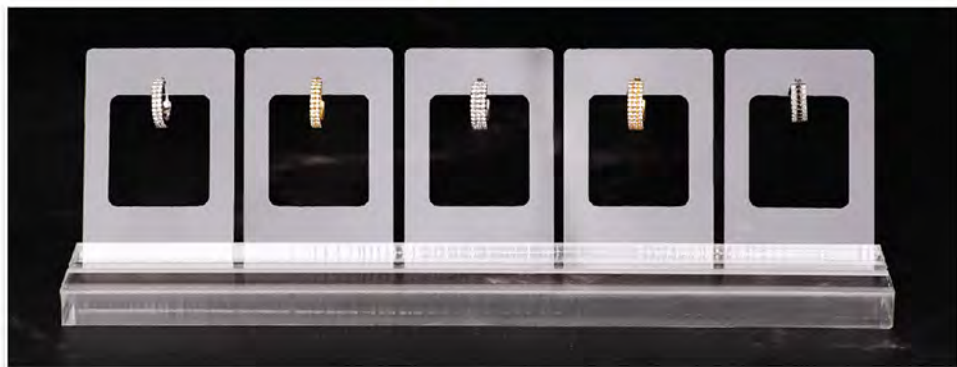

ACRYLIC DISPLAY CARDS NEW