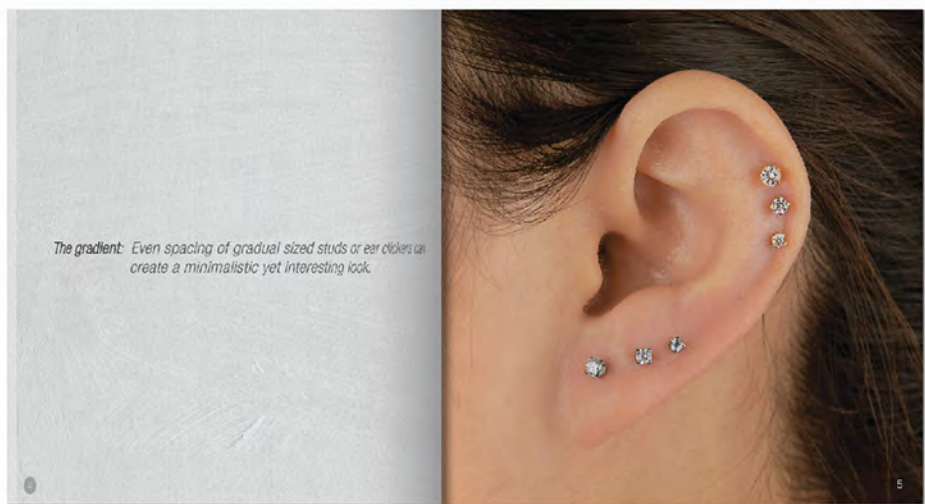

DIS-TBP-
TATTOOABLE BODY PARTS DISPLAY
ON ACRYLIC STAND
8x13cm

PM-PIDEAS-06

PIERCING IDEAS ALBUM VOLUME 6

18.5cm x 18.5 cm

PIERCING IDEAS ALBUMS **NEW**

Get inspired with the 7th edition of our Piercing Ideas look book that might encourage your customers to find the ideal curation that looks chic and considered.