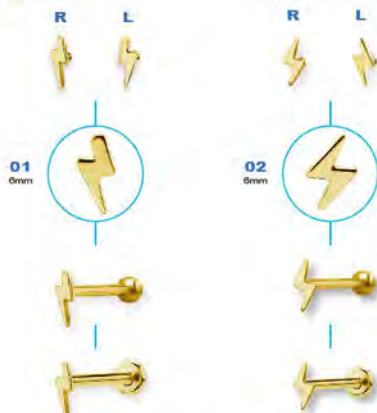

TITANIUM MICRO ATTACHMENTS NEW

BG-TIAN-

GOLD PVD TITANIUM INTERNAL MICRO ATTACHMENT

GAUGES ①

0.8mm (for 1.2mm internal)

BG-TIRANS-

GOLD PVD TITANIUM ONE SIDE INT. THREADED MICRO BARBELLS

GAUGES ①

LENGTH / Ø ②

BALL SIZE ③

16ga (1.2mm)

4,5,6,7,8,9,10,12mm

2.5mm **FIXED BALL**

BG-TILAM-

GOLD PVD TITANIUM INT. THREADED MICRO LABRETS

GAUGES ①

LENGTH / Ø ②

DISC SIZE ③

16ga (1.2mm)

4,5,6,7,8,9,10mm

3mm

BG-TNSC-

GOLD PVD TITANIUM NOSE STUDS

GAUGES ① LENGTH / Ø ②

20ga (0.8mm)

6.5mm