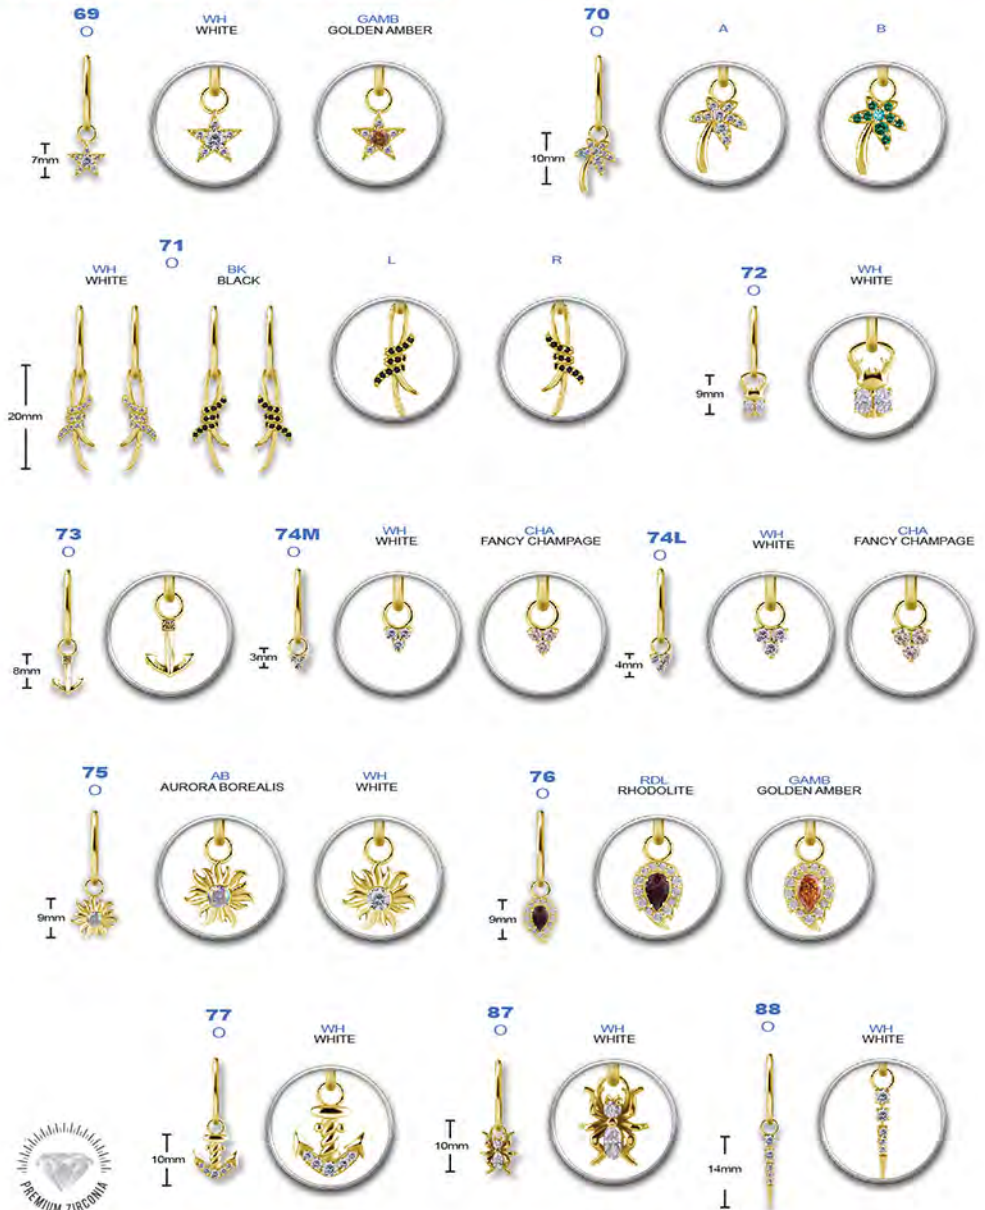

111

WH
WHITE

SEGMENT RING NOT INCLUDED

NFHSR-CHARM-
CoCr NF CHARMS FOR HINGED SEGMENT RINGS
SET W. PREMIUM ZIRCONIA

CoCr NF CHARMS FOR HINGED SEGMENT RINGS SET W. PREMIUM ZIRCONIA

BG-NFHSR-CHARM-
GOLD PVD CoCr NF CHARMS FOR HINGED SEGMENT RINGS
SET W. PREMIUM ZIRCONIA

SEGMENT RING NOT INCLUDED

CoCr NF CHARMS FOR HINGED SEGMENT RINGS SET W. PREMIUM ZIRCONIA

BG-NFHSR-CHARM-
 GOLD PVD CoCr NF CHARMS FOR HINGED SEGMENT
 RINGS SET W. PREMIUM ZIRCONIA

SEGMENT RING NOT INCLUDED