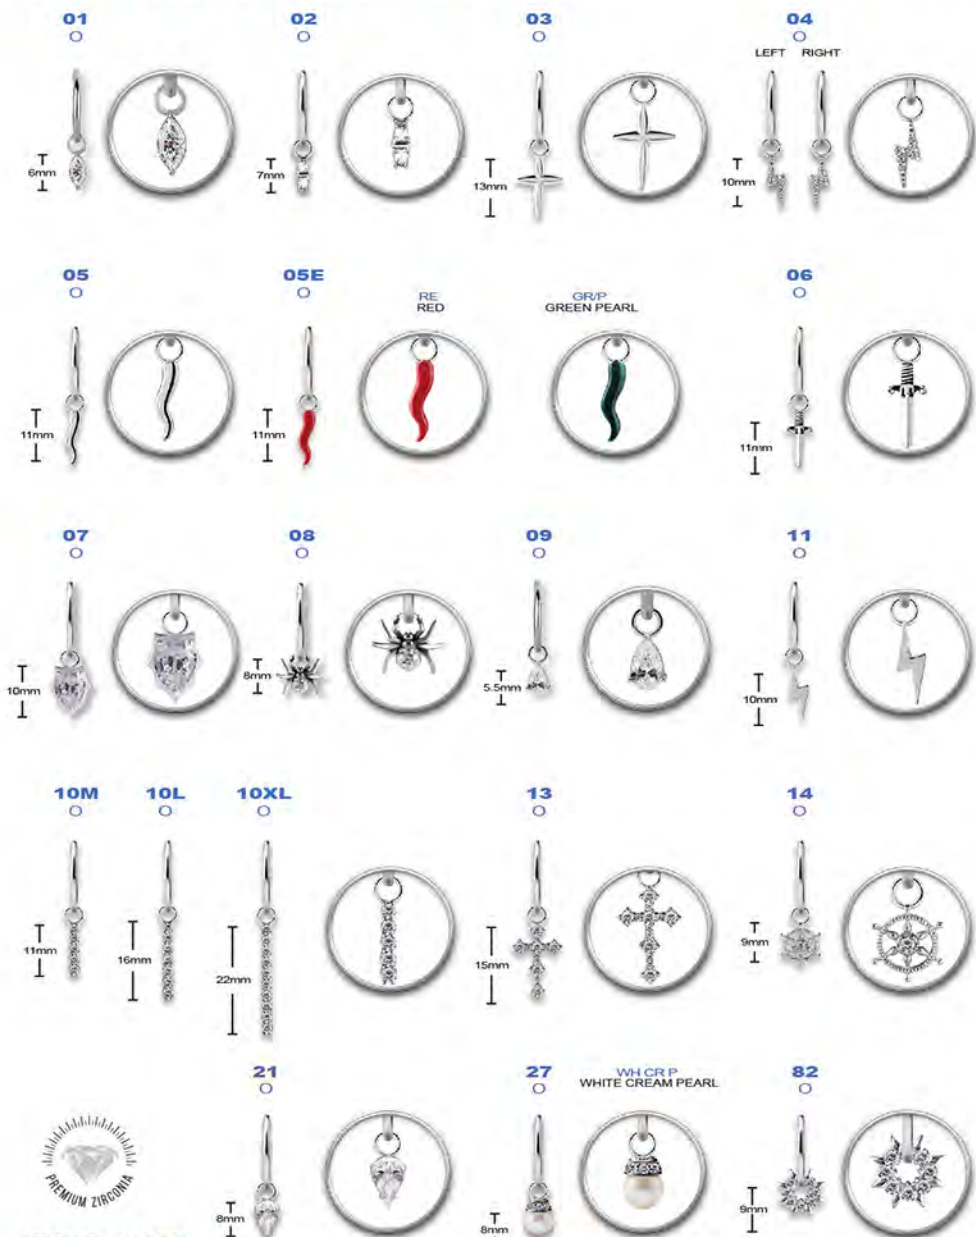

GAUGES ① LENGTH / Ø ②

14ga (1.6mm) 8-6mm
14ga (1.6mm) 10-6mm

BG-NFOHBX-02

BK-NFOHBX-02

RG-NFOHBX-02

CoCr NF CHARMS FOR HINGED SEGMENT RINGS SET W. PREMIUM ZIRCONIA

NFHSR-CHARM-
CoCr NF CHARMS FOR HINGED SEGMENT RINGS
SET W. PREMIUM ZIRCONIA

SEGMENT RING NOT INCLUDED

CoCr NF CHARMS FOR HINGED SEGMENT RINGS SET W. PREMIUM ZIRCONIA

NFHSR-CHARM-
CoCr NF CHARMS FOR HINGED SEGMENT RINGS
SET W. PREMIUM ZIRCONIA

SEGMENT RING NOT INCLUDED

CoCr NF CHARMS FOR HINGED SEGMENT RINGS SET W. PREMIUM ZIRCONIA