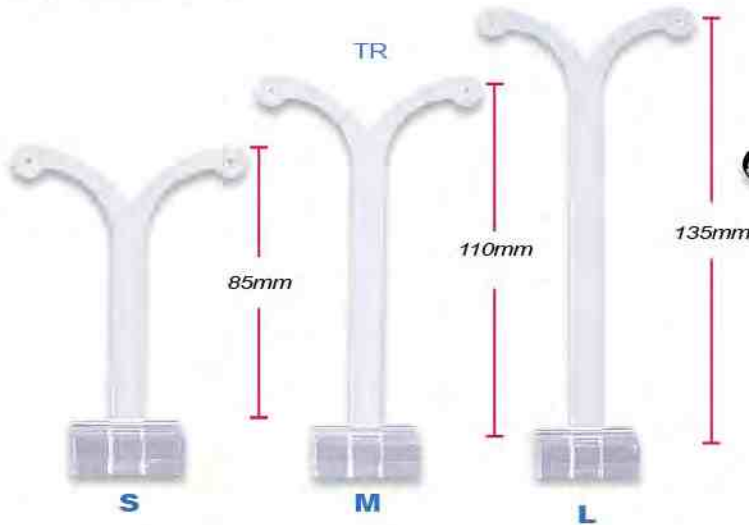

DIS-167SET

SET OF 3 DISPLAY STANDS FOR SINGLE ITEMS (S+M+L)
SIZE S 35mm x 30mm
SIZE M 35mm x 40mm
SIZE L 35mm x 50mm