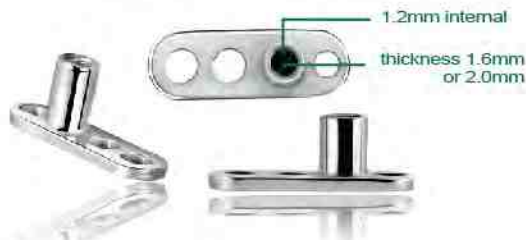

3 HOLES DERMAL ANCHOR

TDA

TITANIUM DERMAL ANCHOR

GAUGES ①   HEIGHT ②
1.6mm (1.2mm internal)   1.5, 2.0, 2.5 or 3.0mm
2.0mm (1.2mm internal)   2.0 or 2.5mm

TDADJ

TITANIUM DERMAL ANCHOR w. JEWELLED DISC

GAUGES ①   HEIGHT ②   DISC SIZE ③
1.6mm (1.2mm int)   1.5, 2.0, 2.5 or 3.0mm   3, 4 or 5mm flat (3F, 4F, 5F)
2.0mm (1.2mm int)   2.0 or 2.5mm   3, 4 or 5mm flat (3F, 4F, 5F)