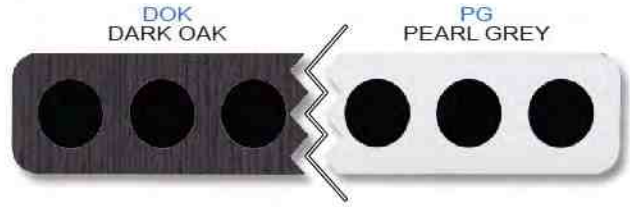

# ACRYLIC VENEER WOOD DISPLAY NEW