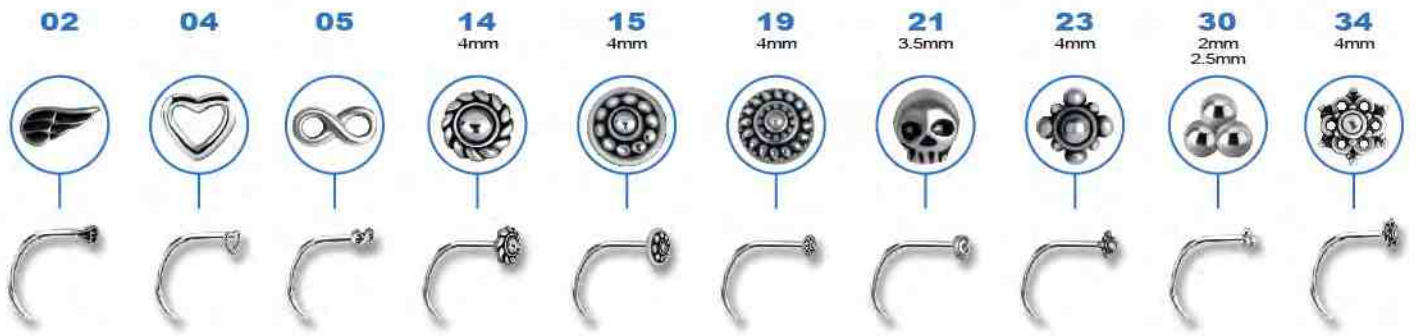

FANCY NOSE STUDS

NSXC
SS316L CASTING NOSE STUDS
GAUGES ① LENGTH / Ø ②
20ga (0.8mm) 6.5mm