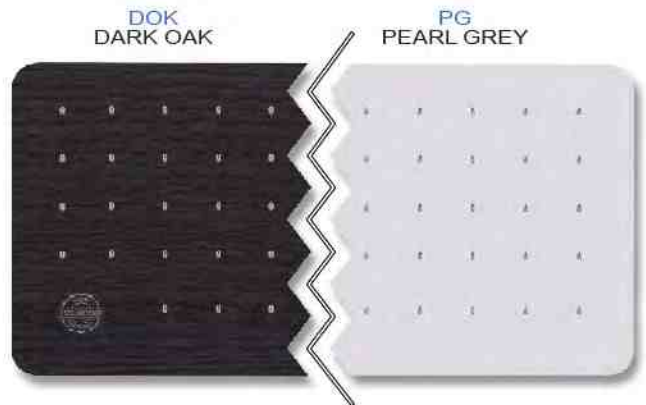

DIS-171

ACRYLIC VENEER WOOD DISPLAY (FOR 15PCS)
SIZE : 11.50x21.50cm
AVAILABLE IN 3 COLORS

DIS-172INT

ACRYLIC VENEER WOOD DISPLAY (FOR 48 PCS)
FOR INTERNAL ATTACHMENTS SIZE : 11.50x21.50cm (AVAILABLE IN 3 COLORS)
GAUGES ①
for 0.8mm internal
for 1.2mm internal