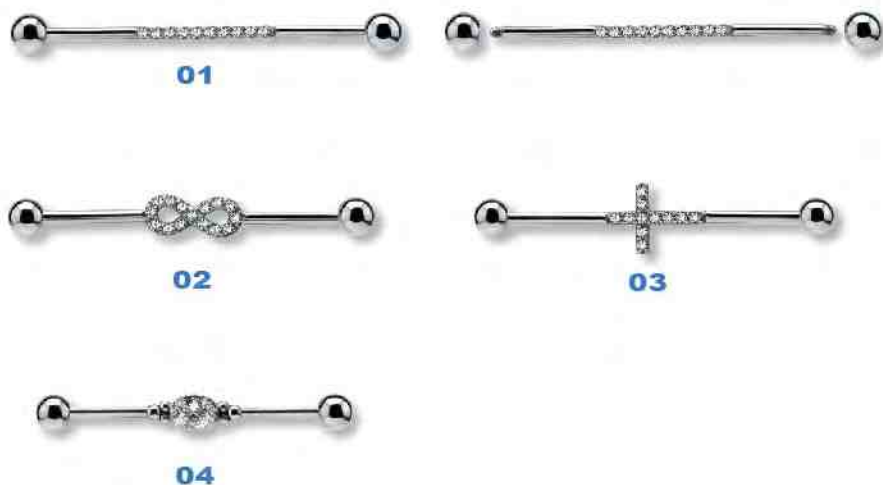

INDUSTRIAL BARBELLS SET W. CUBIC ZIRCONIA