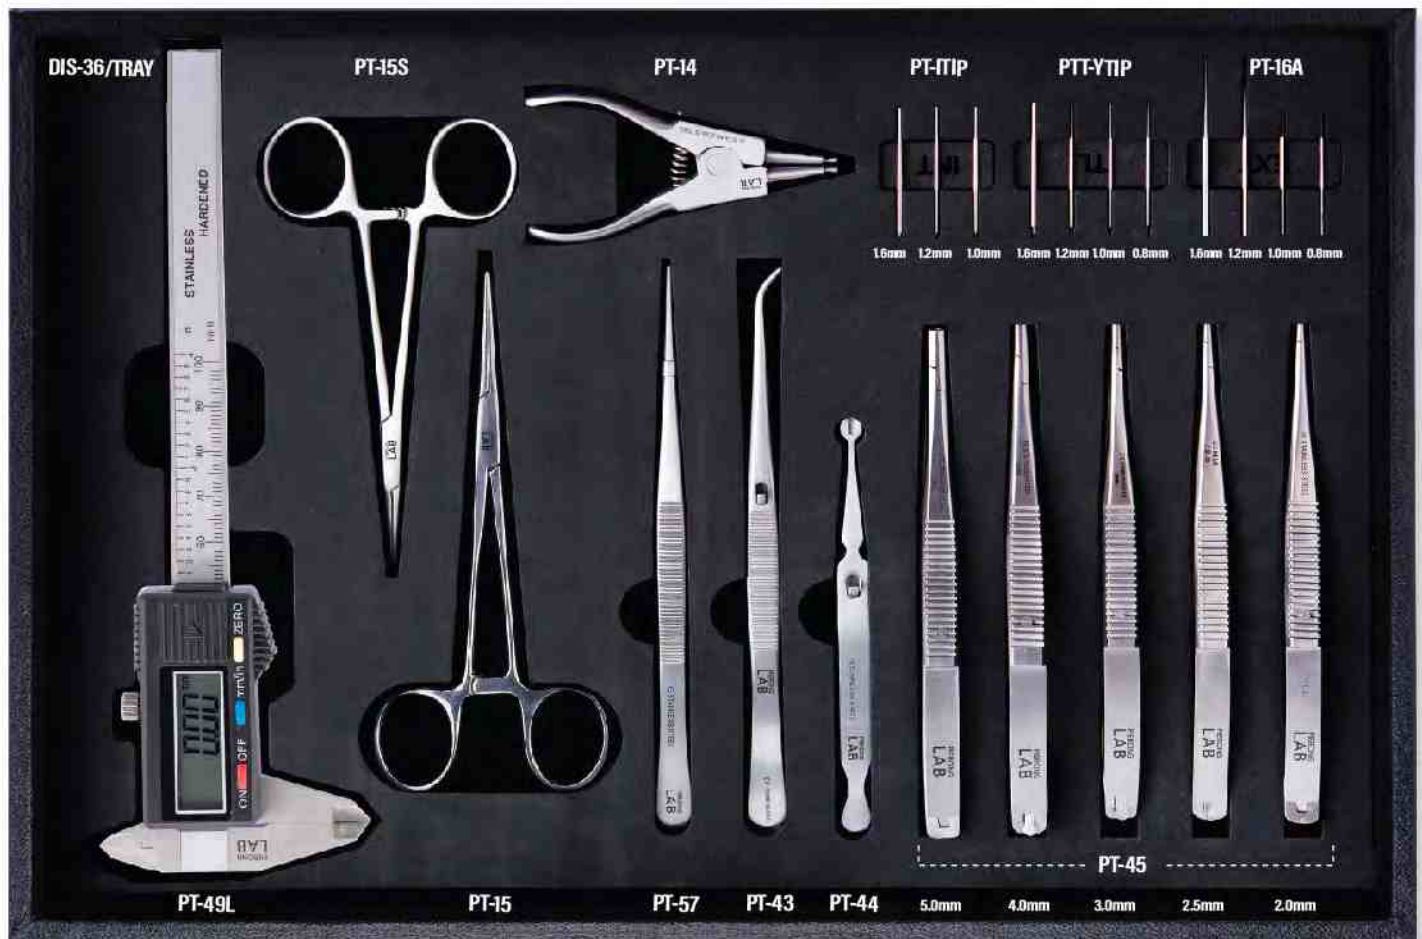

**PT-06**  
NAVEL CLAMP

**PT-08S**  
SHORT TUBE  
SEPTUM FORCEPS

**PT-08**  
SEPTUM FORCEPS

IMPROVED  
QUALITY

NEW

PIERCING TOOL SELECTION  
FOR PIERCING CHANGE

**PT-SET-01**  
PIERCING TOOL SELECTION FOR PIERCING CHANGE  
TRAY SIZE (25.5 x 35.5 cm)