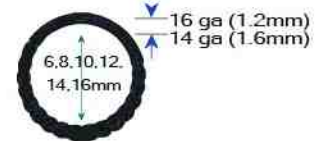

HINGED RINGS W. DANGLE CHAINS