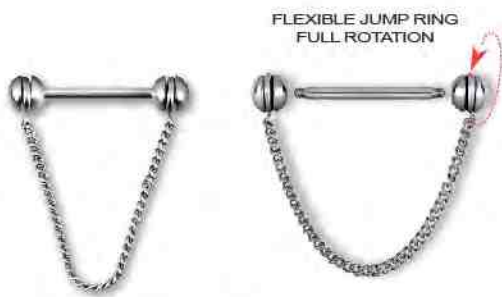

FREE ROTATING NIPPLE CHAIN BARBELLS

BNIS-CHAIN-01
FREE ROTATING NIPPLE CHAIN BARBELL
GAUGES ① LENGTH / Ø ② BALL SIZE ③
14 ga (1.6mm) 12,14,16mm 5mm