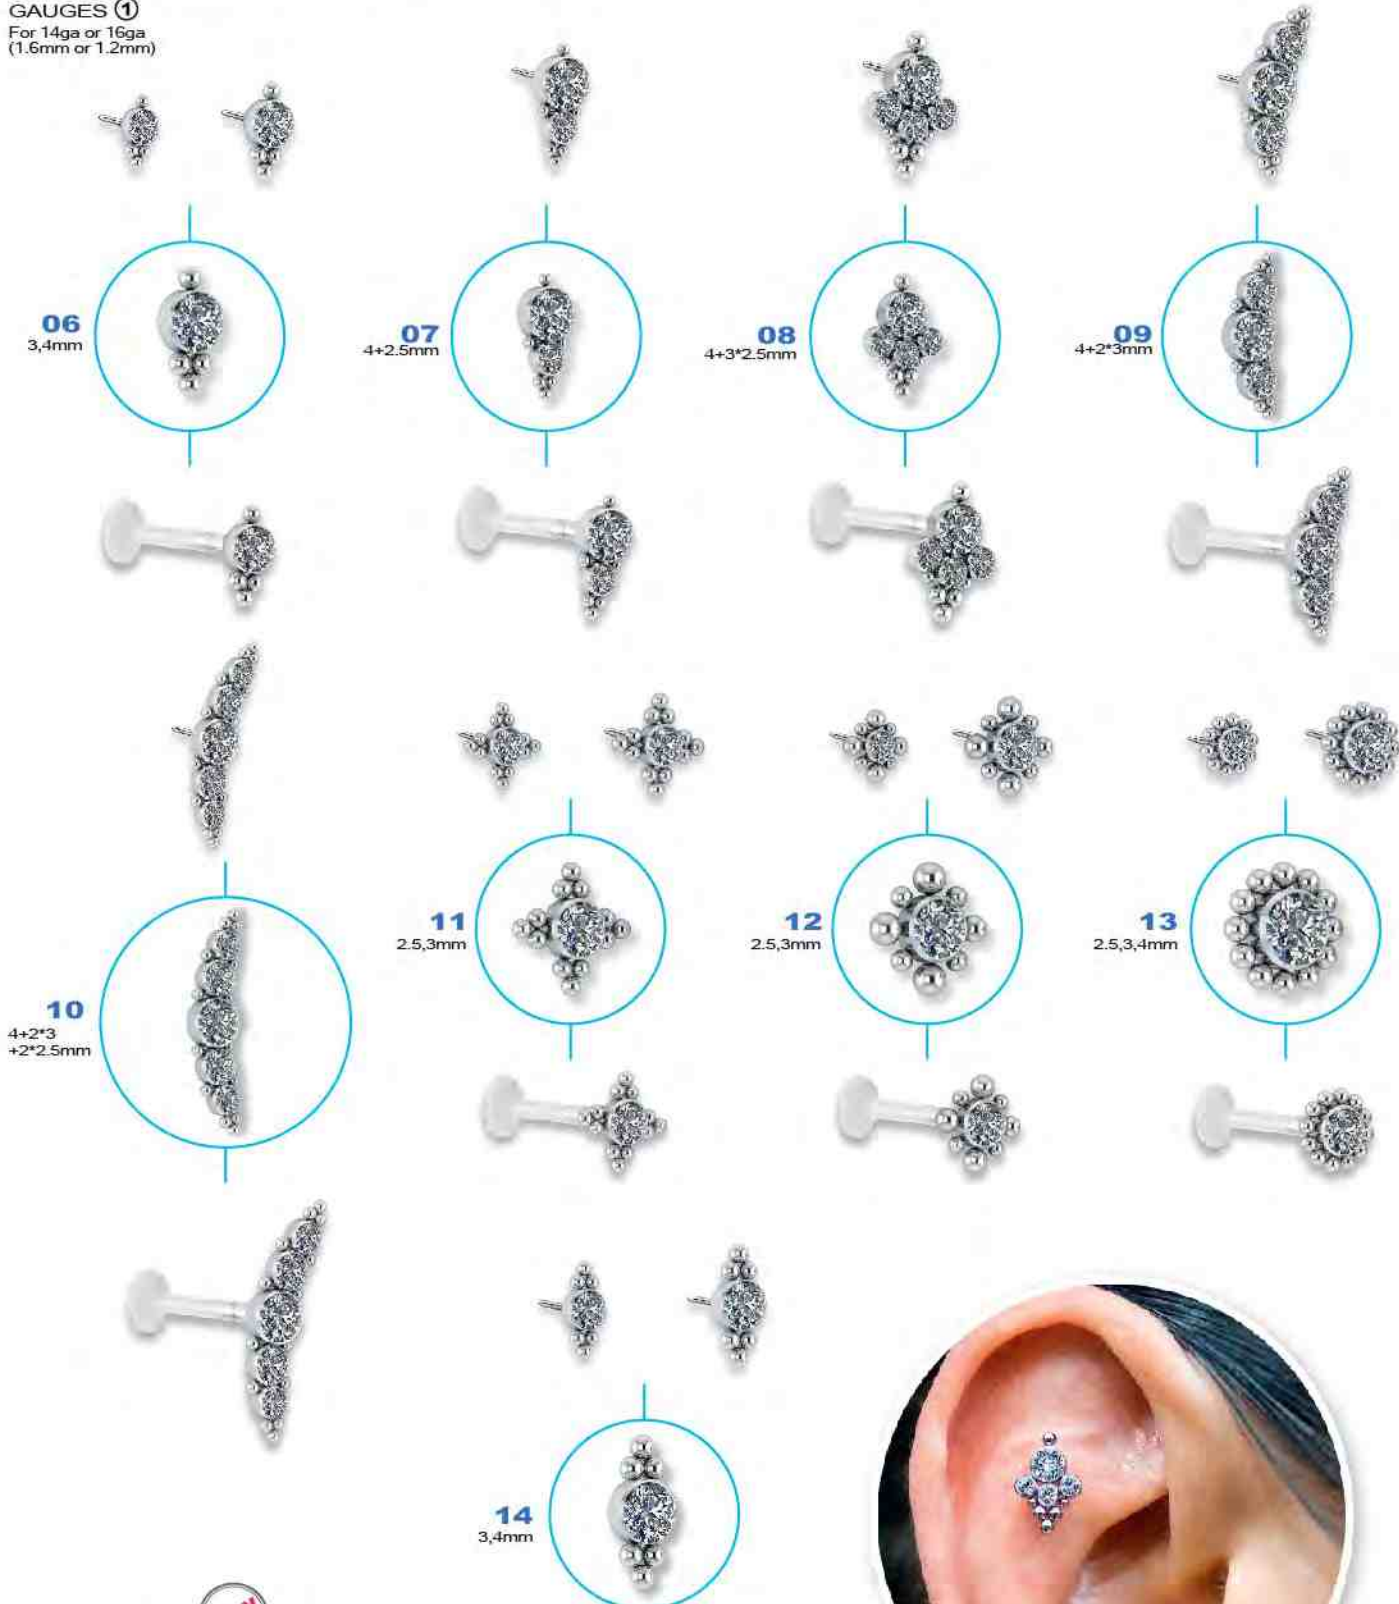

BIOPLAST® LABRETS W. TITANIUM CLUSTERS SET W. PREMIUM ZIRCONIA

NEW

FTACLSG-

BIOPLAST® TITANIUM CLUSTER ATT.
SET w. PREMIUM ZIRCONIA

GAUGES ①

For 14ga or 16ga
(1.6mm or 1.2mm)

06
3,4mm

07
4+2.5mm

08
4+3*2.5mm

09
4+2*3mm

10
4+2*3
+2*2.5mm

11
2.5,3mm

12
2.5,3mm

13
2.5,3,4mm

14
3,4mm