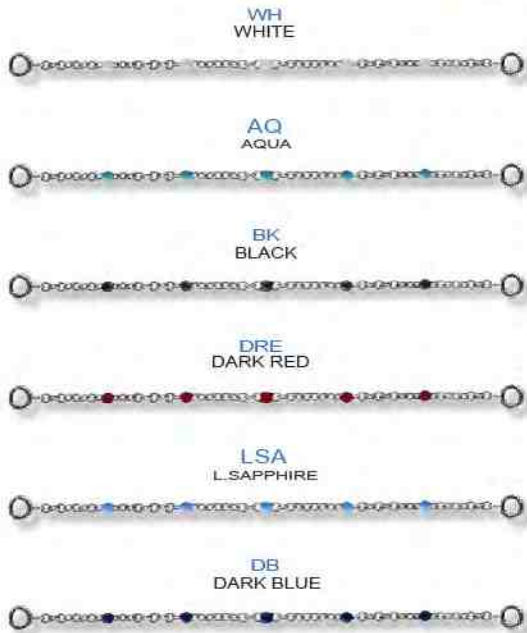

## ST-ECHAIN-01

CONNECTING CHAINS FOR BHSR AND ENAMEL BEADS  
(LENGTH : 3cm, 4cm, 5cm)