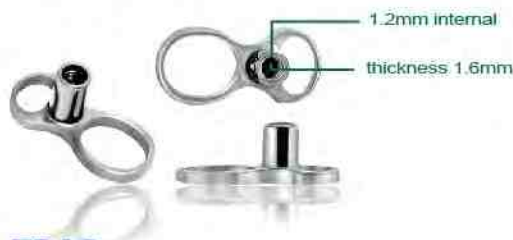

OPEN STYLE DERMAL ANCHOR

TDAO

TIT. OPEN STYLE DERMAL ANCHOR

GAUGES ①   HEIGHT ②
1.6mm (1.2mm internal)   1.5, 2.0, 2.5, 3.0mm

TDAODJ

OPEN STYLE DERMAL ANCHOR w. JEWELLED DISC

GAUGES ①   HEIGHT ②   DISC SIZE ③
1.6mm (1.2mm internal)   1.5, 2.0, 2.5, 3.0mm   3, 4 or 5mm flat (3F, 4F, 5F)