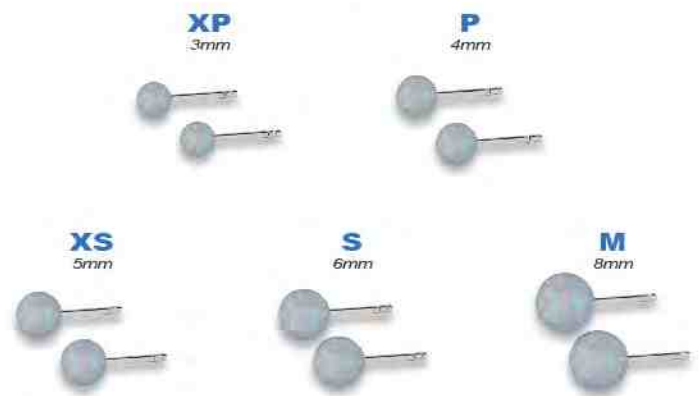

ESOPBALL-
SS316L SYNTHETIC OPAL BALL EARSTUDS (GLOSS FINISH)