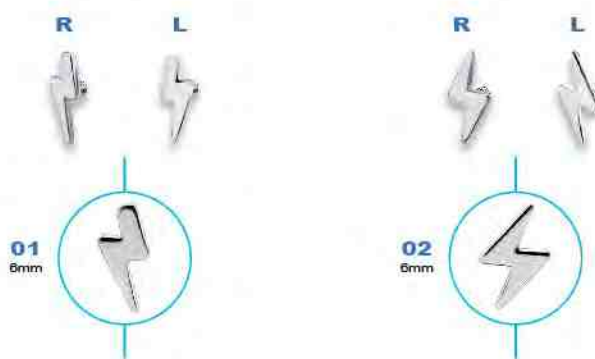

NEW

TITANIUM FLASH DESIGNS

T-IAN-

TITANIUM INTERNAL MICRO ATTACHMENT

GAUGES ①

0.8mm (for 1.2mm internal)