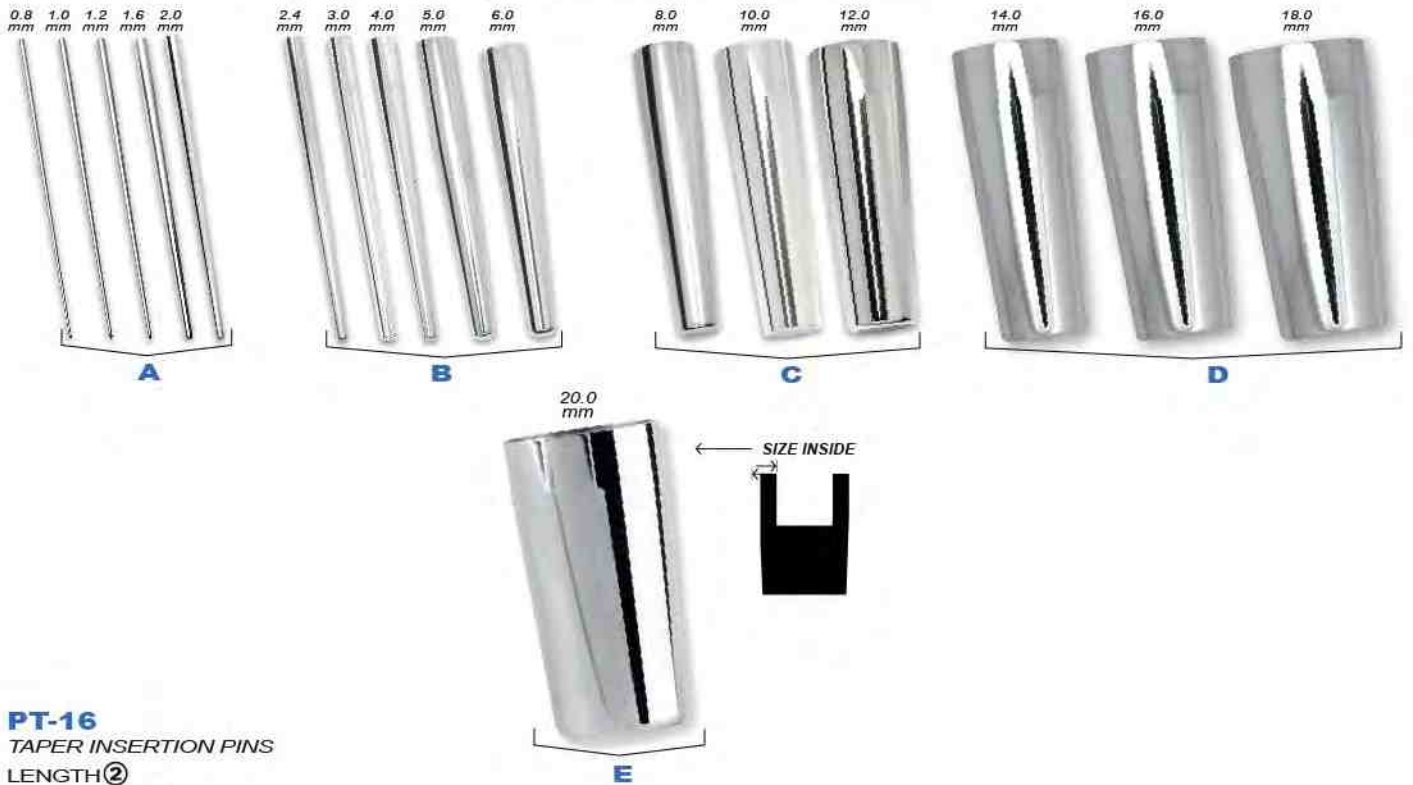

(For Externally Threaded Jewelry)

PT-16

TAPER INSERTION PINS

LENGTH ②
A - 35mm
B,C,D,E - 40mm