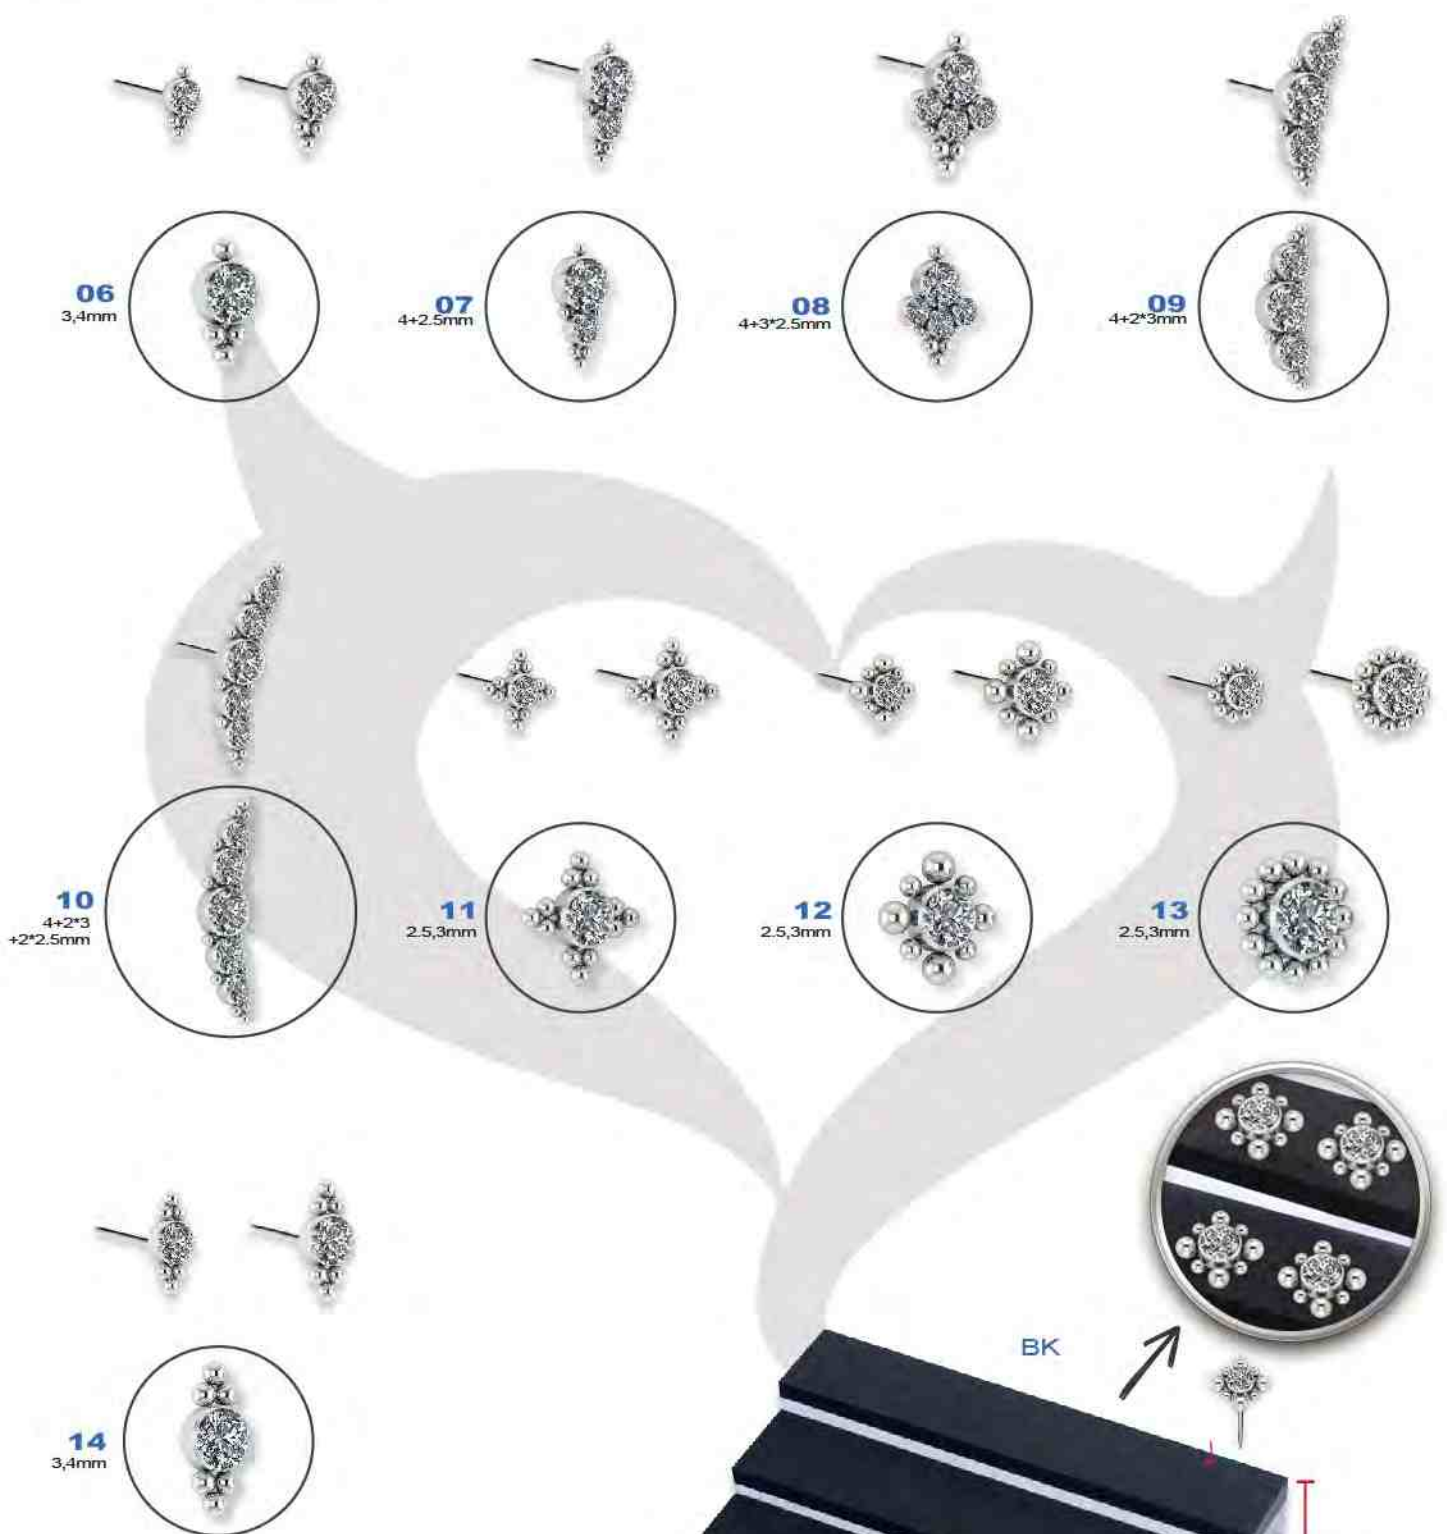

# TITANIUM THREADLESS (TL) CLUSTERS SET W. PREMIUM ZIRCONIA

**T-YACLN-**  
 THREADLESS MICRO JEWELLED CLUSTERS  
 ATTACHMENTS SET w. PREMIUM ZIRCONIA  
 GAUGES ①  
 0.5mm TL

**DIS-133SET**  
 ACRYLIC DISPLAY BLOCKS SET  
 LENGTH : 13.5cm