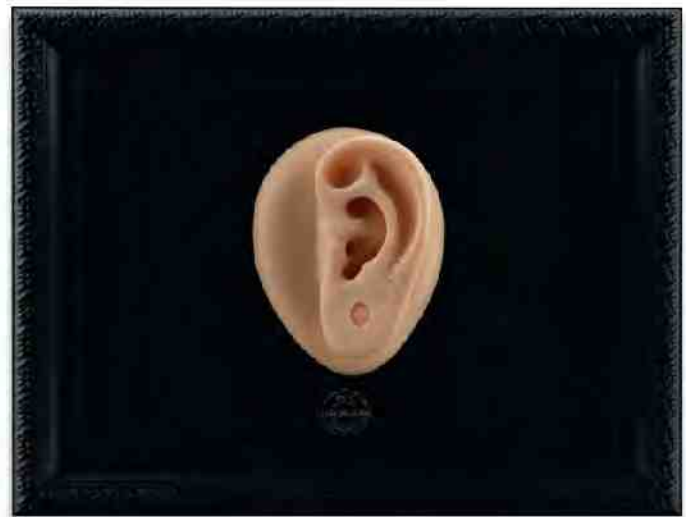

HINGED RINGS SET W. CUBIC ZIRCONIA

WH
WHITE

BHSRZ-01

JEWELLED HINGED RING

GAUGES ① LENGTH / Ø ②
16ga (1.2mm) 6.7mm WH ONLY
16ga (1.2mm) 8.10mm

WH
WHITE

BHSRZ-02

JEWELLED HINGED RING

GAUGES ① LENGTH / Ø ②
16ga (1.2mm) 8.10mm

DIS-TBPEAR-01

TATTOOABLE EAR BODY PART DISPLAY FOR HINGED RINGS
(28+1 HINGED RINGS)
16x21cm

WH
WHITE