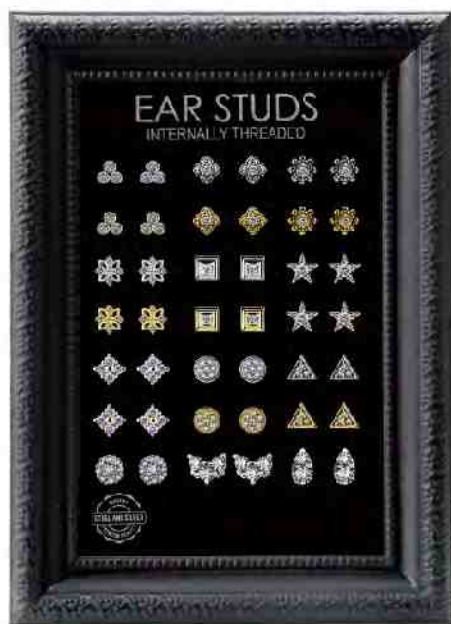

DIS-160

DISPLAY FOR 21 PAIRS INTERNALLY THREADED
EAR STUDS (SOLD EMPTY)

13x18cm