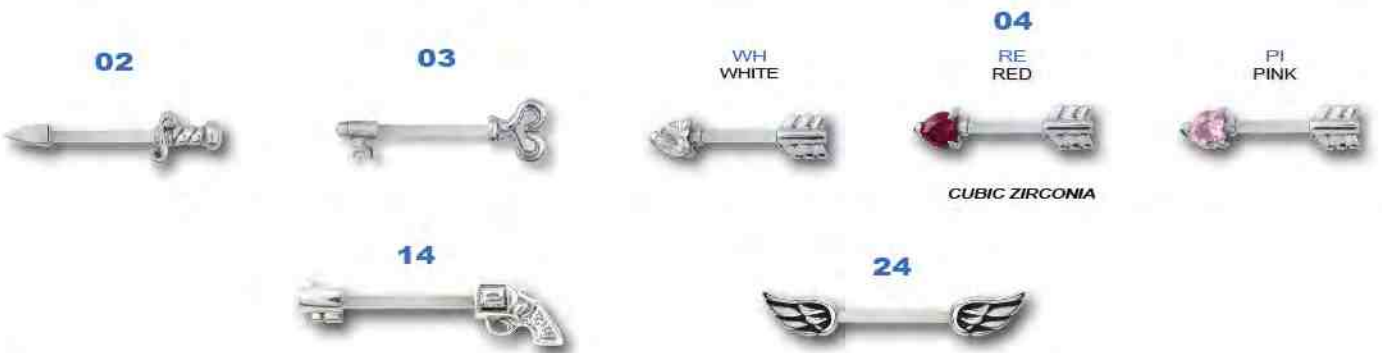

BIOPLAST® AND SS316L NIPPLE SHIELDS

FBNIS-
SS316L NIPPLE SHIELD W. BIOPLAST® BARBELL
GAUGES ① LENGTH / Ø ②
14ga (1.6mm) 12mm, 14mm, 16mm free size