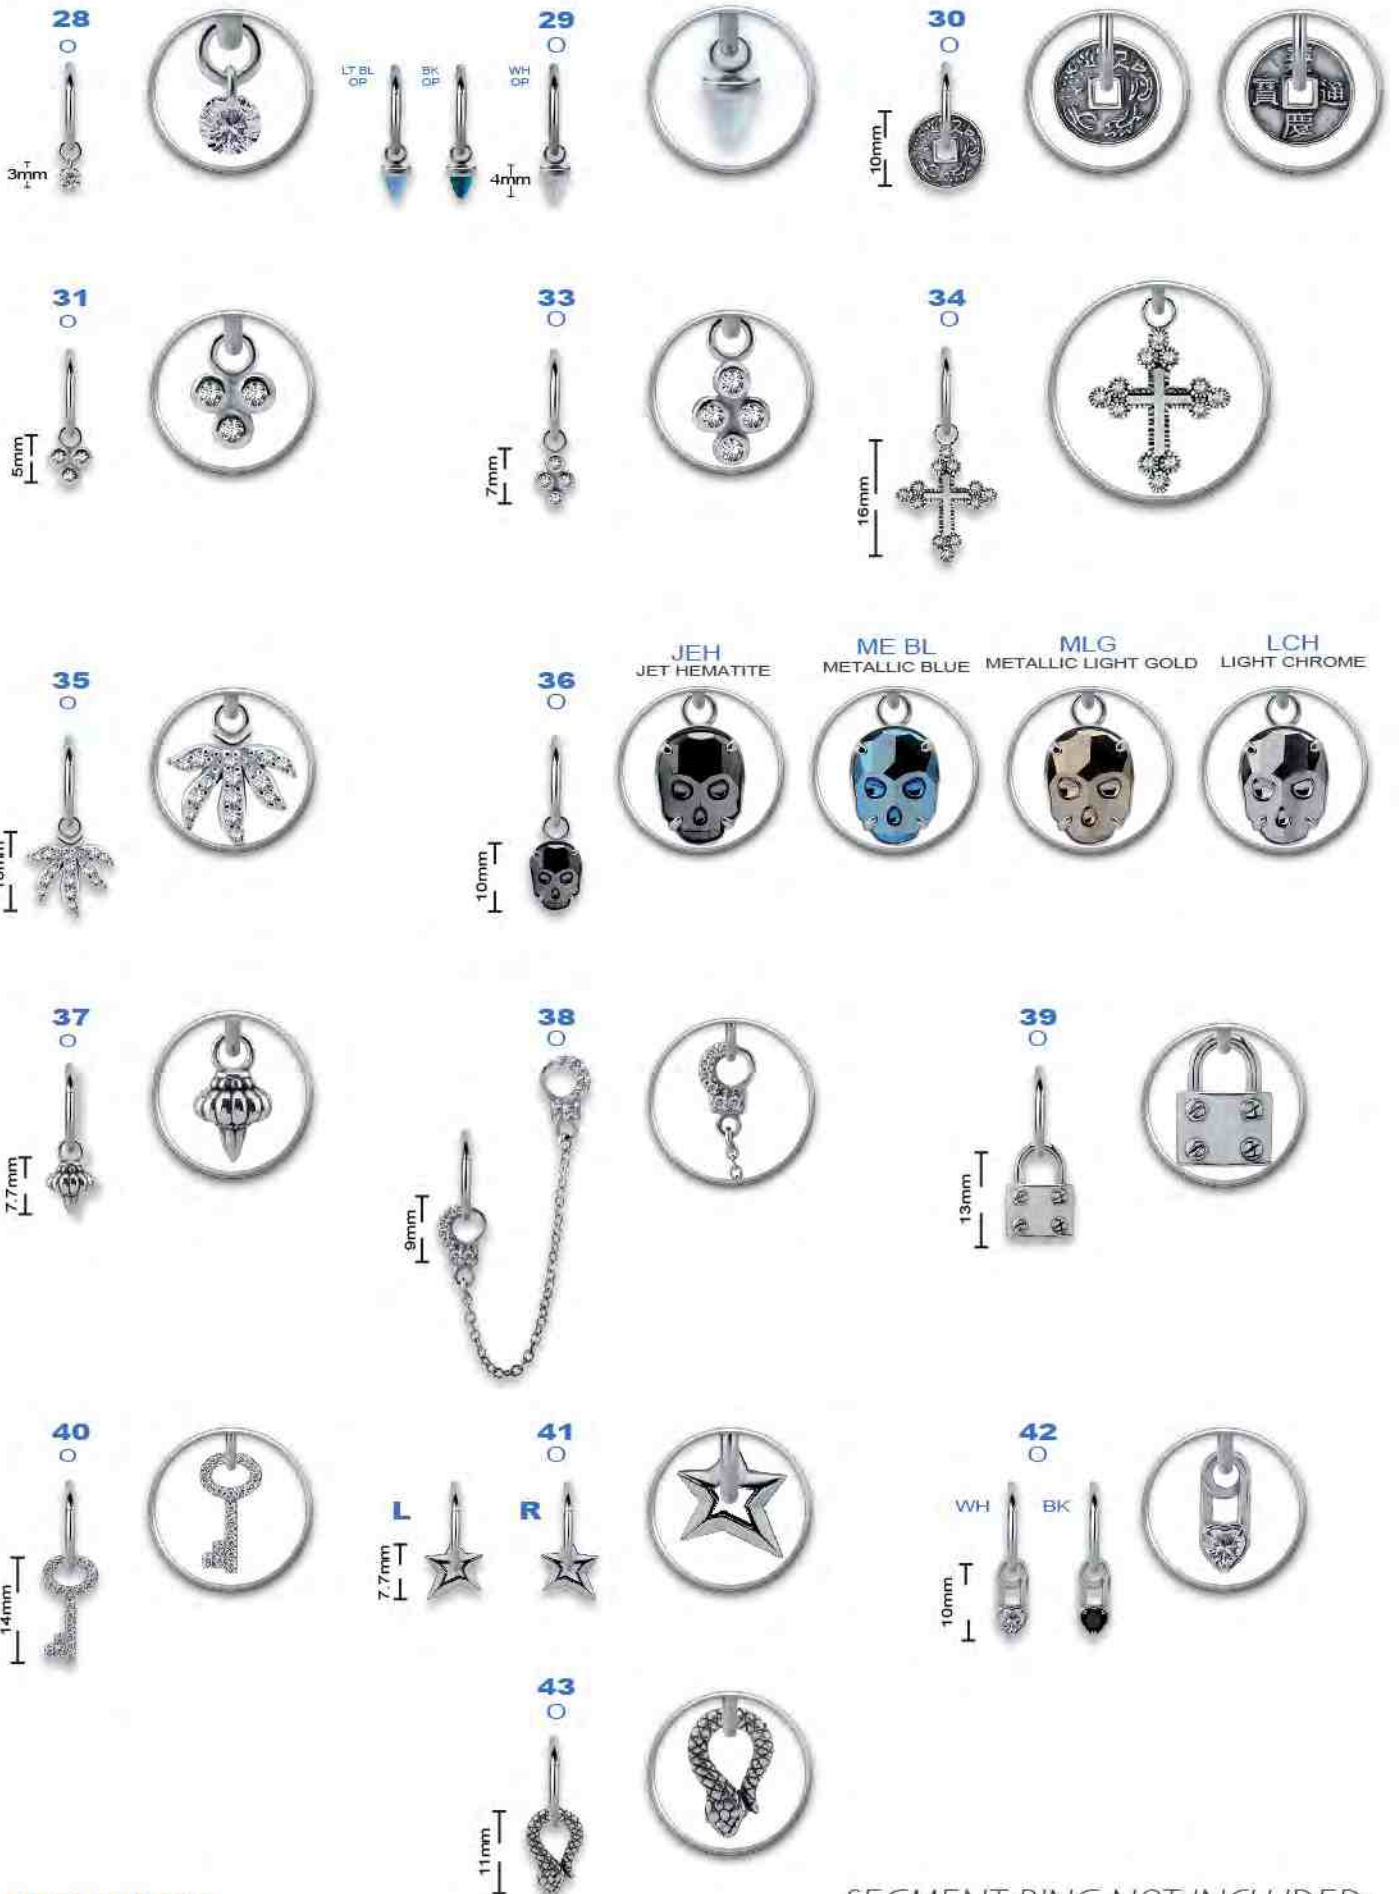

SEGMENT RING NOT INCLUDED

BHSR-CHARM-

**NEW** CHARMS FOR HINGED SEGMENT RINGS

BHSR-CHARM-

SEGMENT RING NOT INCLUDED