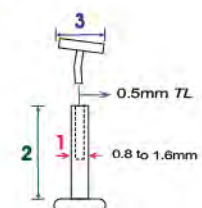

THREADLESS (TL)

Our Threadless posts have a 0.5mm hole to hold the slightly thinner and pre-bended Threadless Attachment pins firmly in place.

This enables us to offer Labrets, Micro Barbells, Barbells, Nose pins and others from the size of 0.8mm on.

This sizes are mostly used in the Piercing Industry.