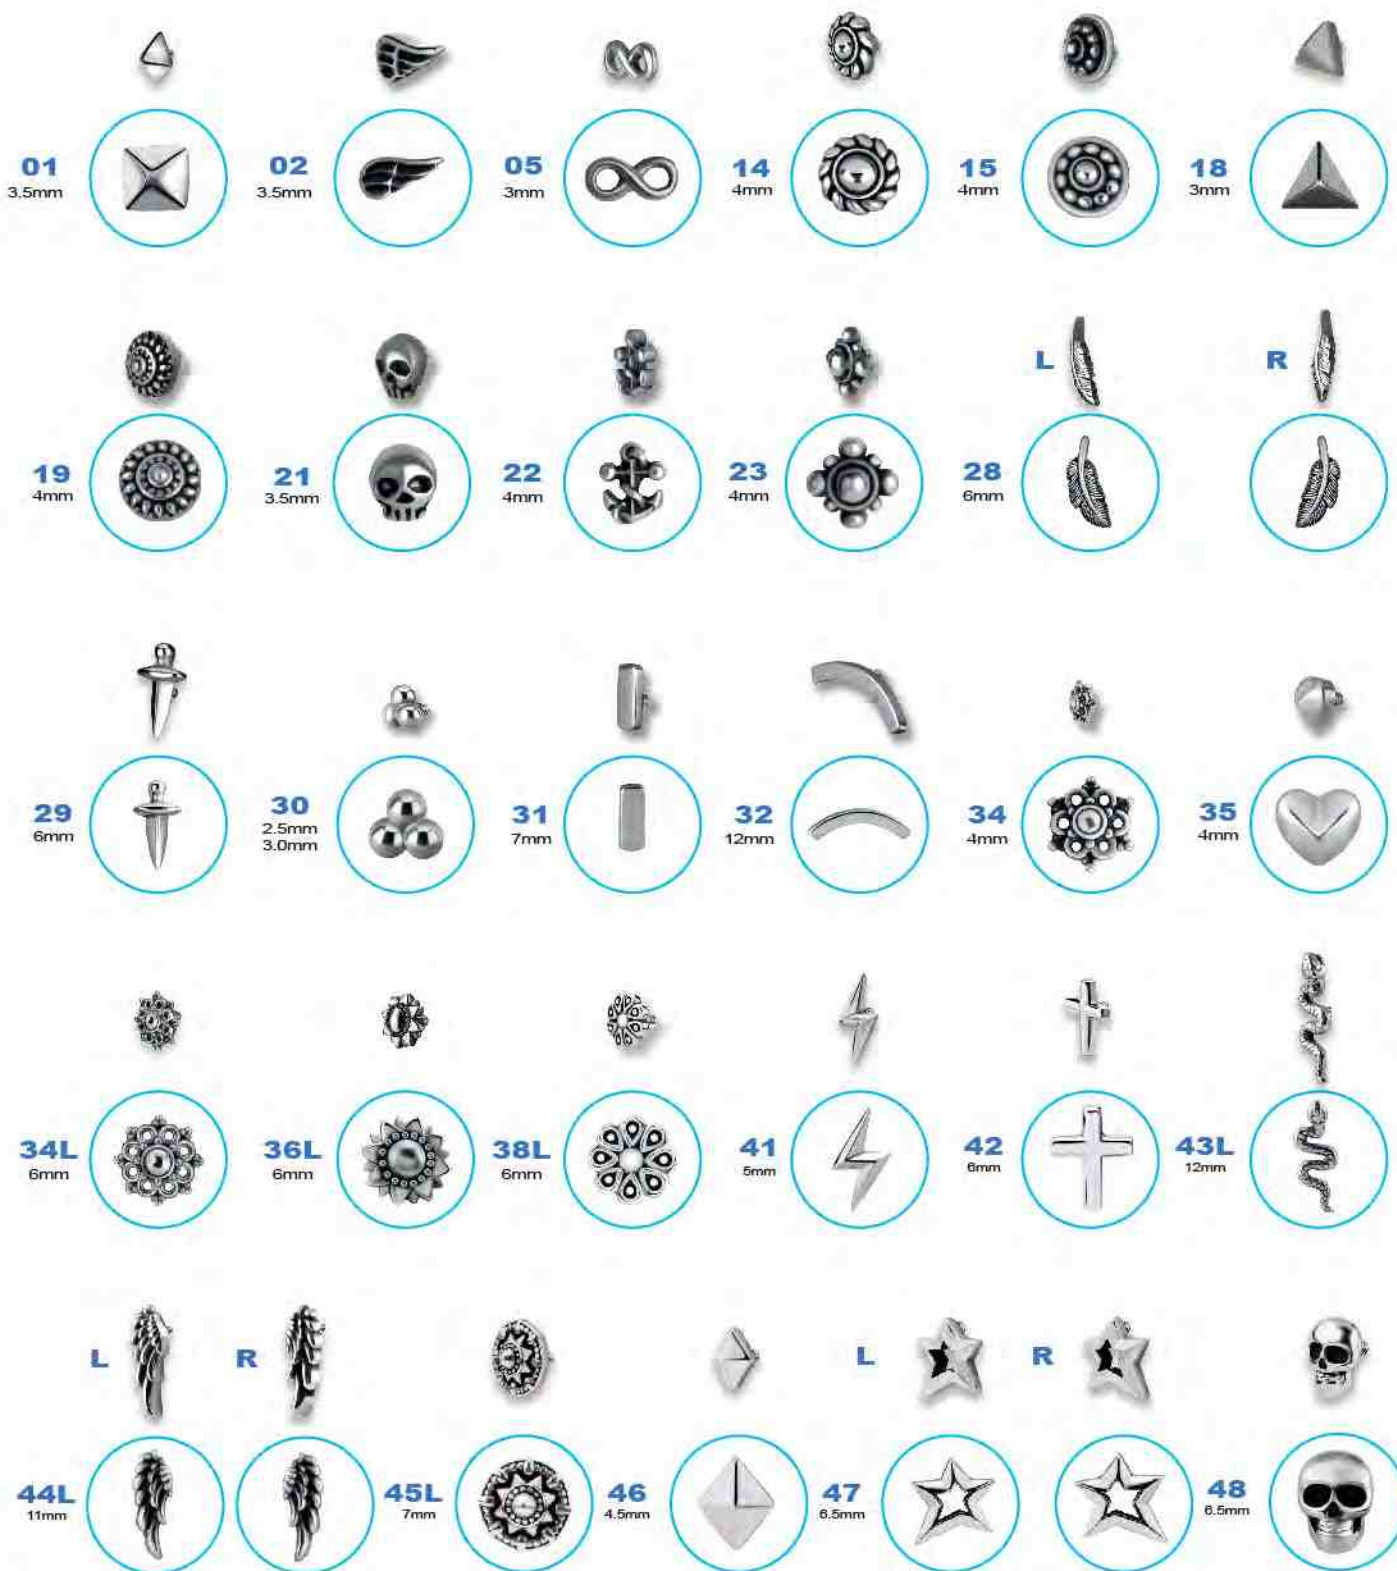

MICRO BARBELLS ONE SIDE INTERNALLY THREADED

ST-IAN-
INTERNALLY THREADED MICRO ATTACHMENT
GAUGES ①
0.8mm (for 1.2mm internal)

BIRNS-
ONE SIDE INT. THREADED MICRO BARBELLS
GAUGES ① LENGTH / Ø ② BALL SIZE ③
16ga (1.2mm) 4,5,6,7,8,9,10,12mm 2.5mm **FIXED BALL**

EACH ATTACHMENT IS AVAILABLE
ASSEMBLED AS A MICRO BARBELL
OR AS A MICRO LABRET.

BILN-
ONE SIDE INT. THREADED MICRO LABRETS
GAUGES ① LENGTH / Ø ② DISC SIZE ③
16ga (1.2mm) 6,7,8,9,10mm 4mm