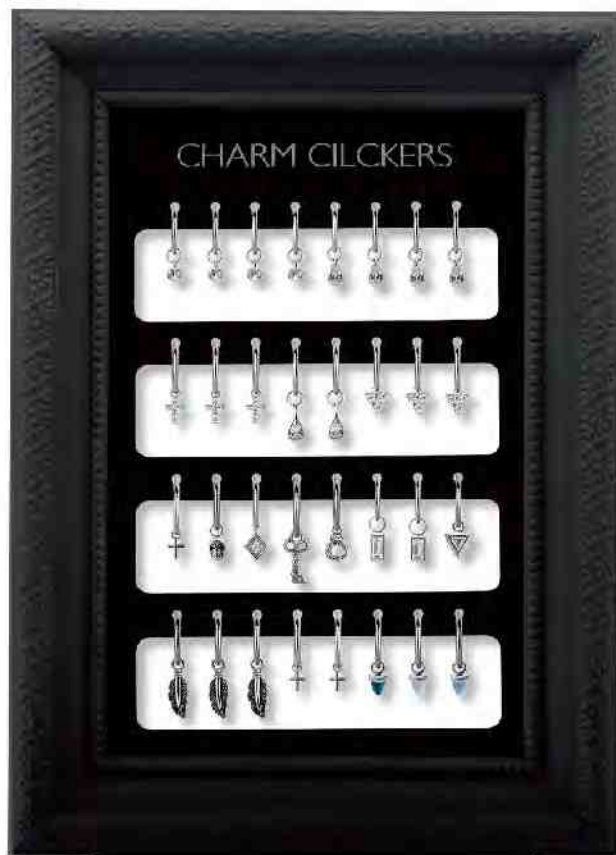

### RG-THSR-18GA

ROSE GOLD PVD TITANIUM HINGED SEGMENT RING

GAUGES ① LENGTH ②  
18ga (1.0mm) 5,6,7,8,9,10,11,12,13mm

**NEW** TITANIUM CHARMS FOR HINGED SEGMENT RINGS

**THSR-CHARM-**  
TITANIUM CHARMS

"EXAMPLE"