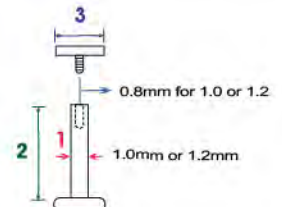

Straight and curved barbells are measured by the linear width between ball to ball.

**1.** Wire size is indicated in ga or mm (please refer to red markings)

It refers to the diameter size of the stem (thickness of the wire). We indicate this size in gauge and millimeter. For example; 14GA (1.6MM)

## GENERAL GUIDELINES

Ear stud pins and hoops are standard in 0.8 mm

Nose piercings come in 0.8 or 1.0 mm

Eyebrow piercings are standard in 1.2 mm

Labrets are most common in 1.2mm but 1.0 and 1.6mm are also available.

We produce Threadless (TL) Labrets in 0.8mm as well.

Septum, Conch, Rook and Daith Piercings are most common in 1.2 mm.

For Industrial barbell, Nipple, Tongue and Navel piercings 1.6mm is the norm for the majority of Piercers.

## INTERNALLY THREADED

All our internally threaded items use the specification shown below.

Wire/Stem Size	Internal Thread
1.6 mm	1.2 mm
1.2 mm	0.8 mm
1.0 mm	0.8 mm

Please Note :

0.8 mm is the standard for most European suppliers but some USA suppliers may prefer 0.9 mm as their standard.