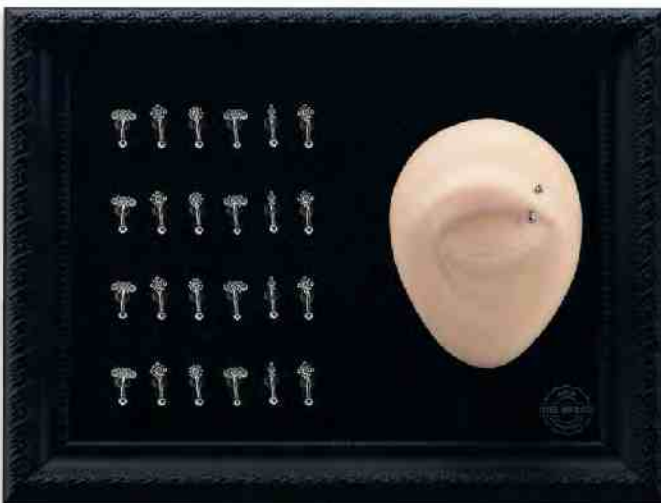

DIS-TBPEB-01
TATTOOABLE EYEBROW BODY PART DISPLAY
(24+1 EYEBROW MICRO BARBELLS)
16x21cm - SOLD EMPTY

"EXAMPLE"