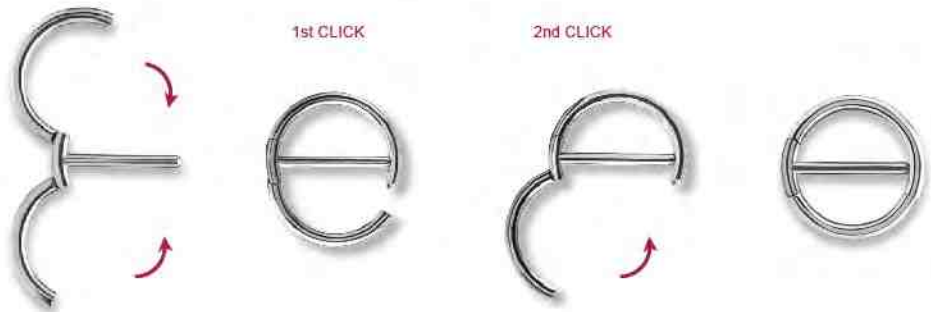

BHNR
DOUBLE NIPPLE CLICKER RING
GAUGES ① LENGTH ②
14ga (1.6mm) 12,13,14,15,16mm