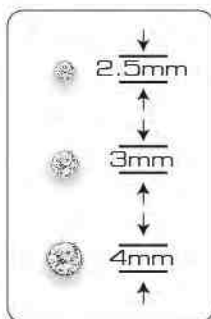

INTERNAL MICRO ATTACHMENTS

T-IASGDN

TITANIUM INTERNAL MICRO ATT.

DISC SET w. PREMIUM ZIRCONIA

GAUGES ①

DISC SIZE ③

0.8mm (for 1.2mm int)

2.5,3,4mm

PREMIUM ZIRCONIA COLOR CHART

WH
WHITE

RBL
RAINBOW BLUE

AB
AURORA
BOREALIS

TILSGDM

TITANIUM MICRO LABRET PIN

w. PREMIUM ZIRCONIA DISC

GAUGES ①

LENGTH / Ø ②

DISC SIZE ③

16ga (1.2mm)

4,5,6,7,8,9,10mm

2,5,3,4mm

TILSGDM-18GA

TITANIUM MICRO LABRET PIN

w. PREMIUM ZIRCONIA DISC (1.0mm)

GAUGES ①

LENGTH / Ø ②

DISC SIZE ③

18ga (1.0mm)

4,5,6,7,8,9,10mm

2,5,3,4mm