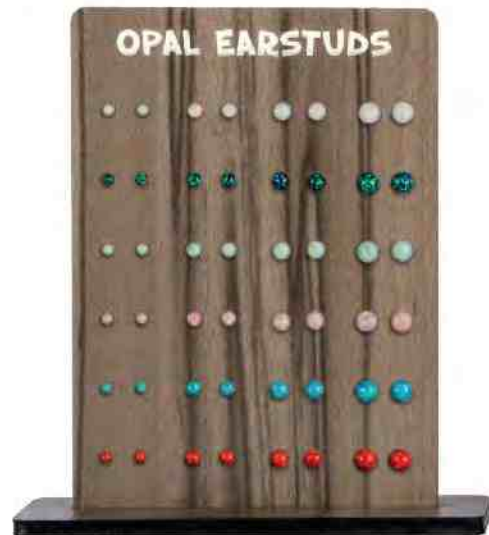

EAR STUDS SET W. LAB CREATED OPAL BALLS

DSESOPBALL-01
VENEER DISPLAY WITH 24 PAIRS
SYNTHETIC OPAL BALL EAR STUDS
SIZE: 10.5cm x 14cm