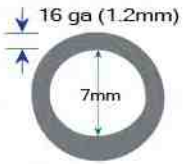

HINGED SEPTUM TRIPLE RINGS

BHSRX-13

SS316L HINGED RING
(3 RINGS CONCAVE SHAPE)

GAUGES ① LENGTH / Ø ②
16ga (1.2mm) 6,8,10mm