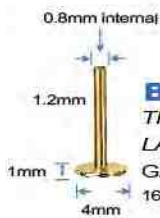

BG-TILNPIN BK-TILNPIN
TITANIUM INTERNAL MICRO LABRET PIN
GAUGES ① LENGTH ②
16ga (1.2mm) 6,7,8,9,10,11,12mm