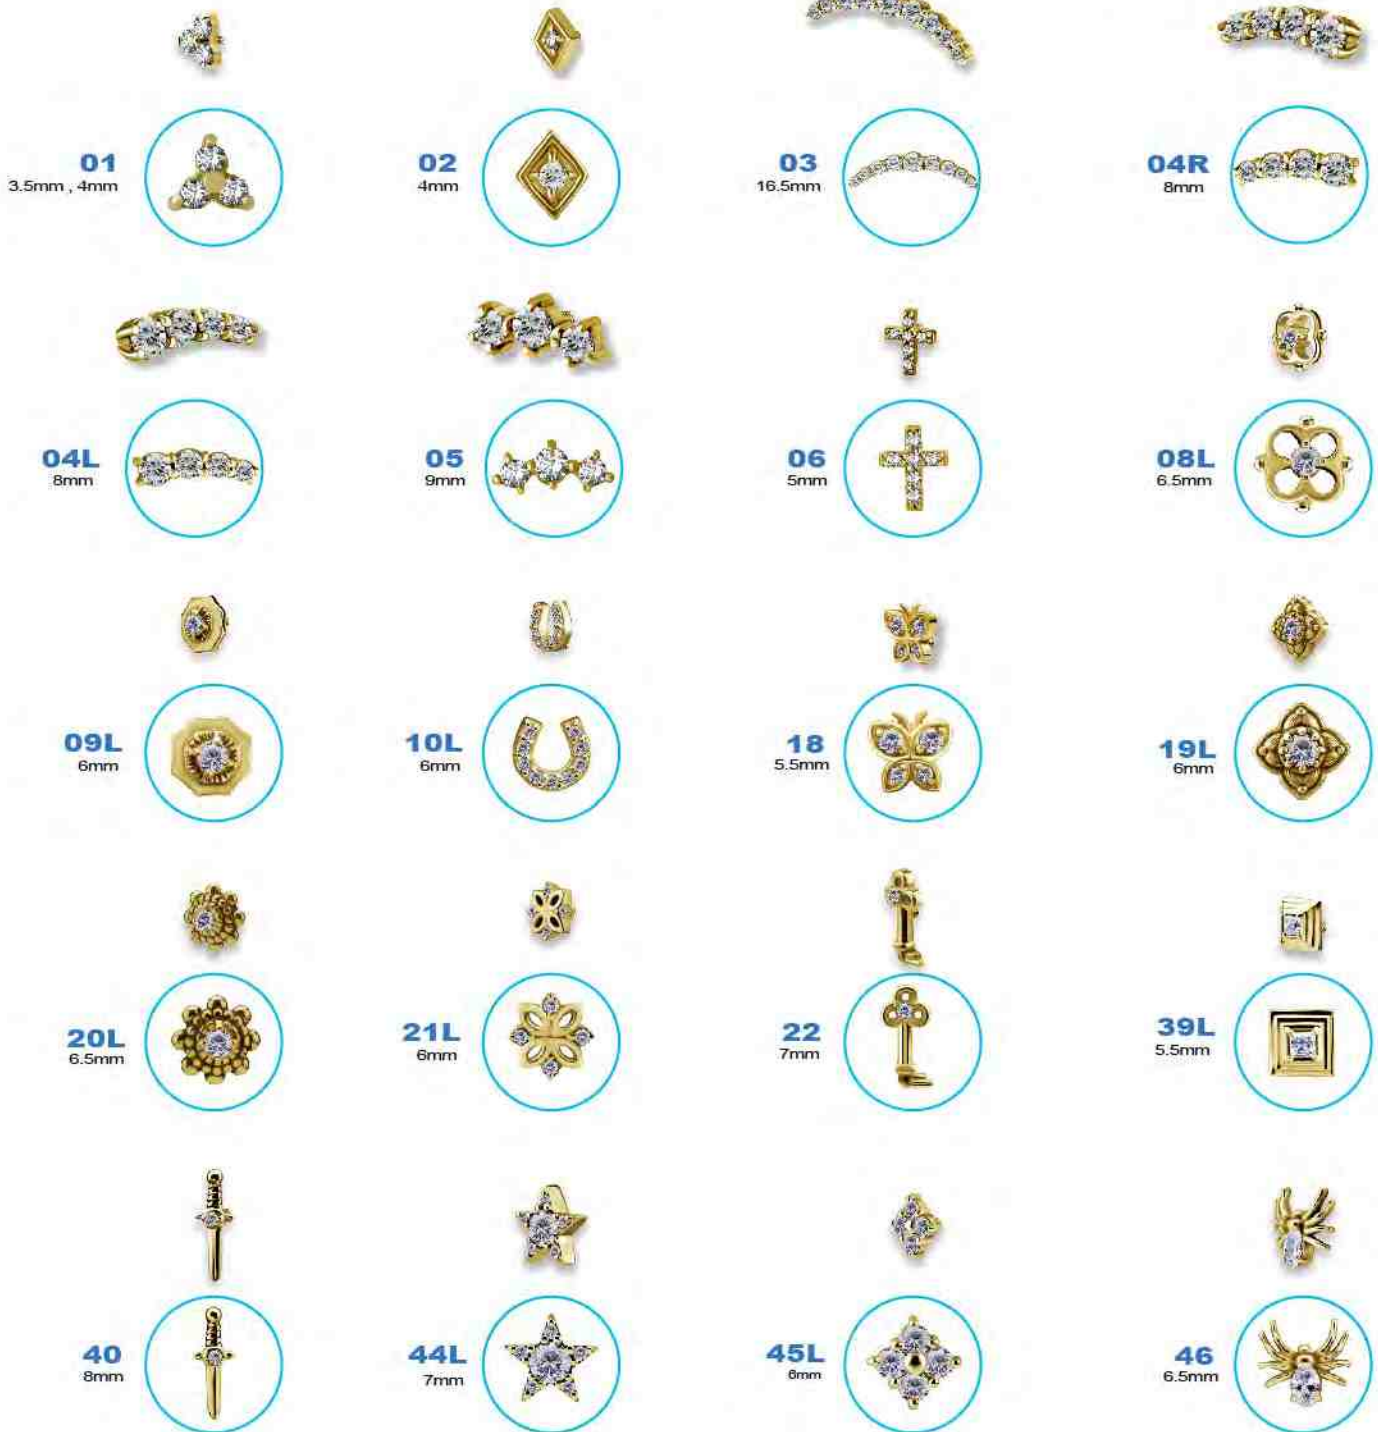

NEW

MICRO BARBELLS SET W. PREMIUM ZIRCONIA ONE SIDE INTERNALLY THREADED

BG-STIANSG-
INTERNAL MICRO ATTACHMENTS
GAUGES ①
0.8mm (for 1.2mm internal)

49
8mm

50
5.5mm

BG-BIRNSSG-
ONE SIDE INT. THREADED MICRO BARBELLS
GAUGES ① LENGTH / Ø ② BALL SIZE ③
16ga (1.2mm) 4,5,6,7,8,9,10,12mm 2.5mm **FIXED BALL**

EACH ATTACHMENT IS AVAILABLE
ASSEMBLED AS A MICRO BARBELL
OR AS A MICRO LABRET.

BG-BILNSG-
ONE SIDE INT. THREADED MICRO LABRETS
GAUGES ① LENGTH / Ø ② DISC SIZE ③
16ga (1.2mm) 6,7,8,9,10mm 4mm