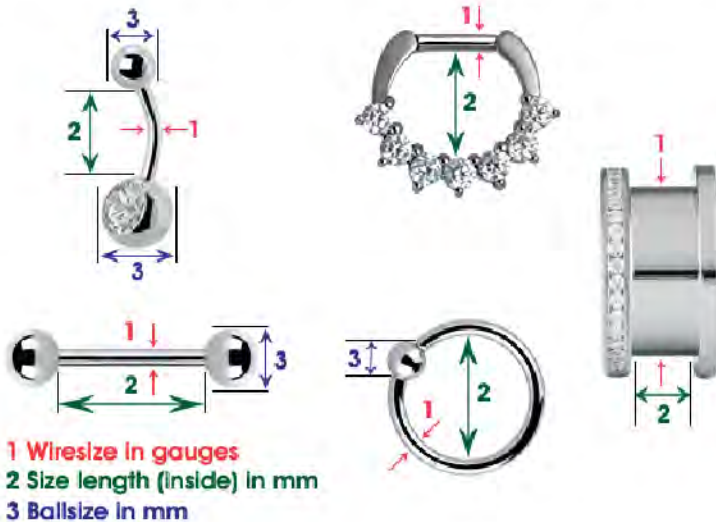

PRODUCT INFORMATION

To help you understand our product sizing accurately, we use both the Metric and Imperial measurement system.

Metric is in millimeters (mm)

Imperial is in gauges (ga) and inches (")

For your convenience, we provide all our piercing specifications in both systems throughout our product catalog online and printed. Please refer to our conversion chart shown for easy reference.

Gauges	Metric
22ga -	0.6mm
20ga -	0.8mm
18ga -	1.0mm
16ga -	1.2mm
14ga -	1.6mm
12ga -	2.0mm
10ga -	2.5mm
8ga -	3.2mm
6ga -	4.0mm
4ga -	5.0mm
2ga -	6.0mm
0ga -	8.0mm
00ga -	10.0mm

PIERCING SIZES

Piercings are measured by thickness, diameter and width.

Piercing Rings are measured by the internal diameter.

Septum Clickers are measured by the pin thickness and the internal height.

Straight and curved barbells are measured by the linear width between ball to ball.

1. Wire size is indicated in ga or mm (please refer to red markings)

It refers to the diameter size of the stem (thickness of the wire). We indicate this size in gauge and millimeter. For example; 14GA (1.6MM)

2. Size (length) is indicated only in mm (please refer to green markings)

3. Balls or spikes and all other attachments are indicated only in mm (please refer to blue markings)

GENERAL GUIDELINES

Ear stud pins and hoops are standard in 0.8 mm

Nose piercings come in 0.8 or 1.0 mm

Eyebrow piercings are standard in 1.2 mm

Labrets are most common in 1.2mm but 1.0 and 1.6mm are also available.

We produce Threadless (TL) Labrets in 0.8mm as well.

Septum, Conch, Rook and Daith Piercings are most common in 1.2 mm.

For Industrial barbell, Nipple, Tongue and Navel piercings 1.6mm is the norm for the majority of Piercers.

INTERNALLY THREADED

All our internally threaded items use the specification shown below.

Wire/Stem Size	Internal Thread
1.6 mm	1.2 mm
1.2 mm	0.8 mm
1.0 mm	0.8 mm