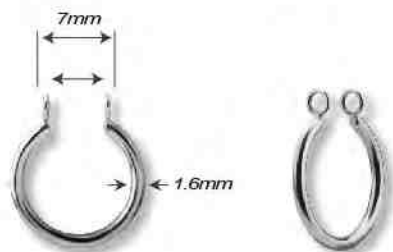

TITANIUM CONCH RINGS W. MICRO BARBELL

T-CRX-01

TITANIUM CONCH RING
FOR MICRO BARBELLS 16GA (1.2x7mm)

Ø
11,12,13,14mm