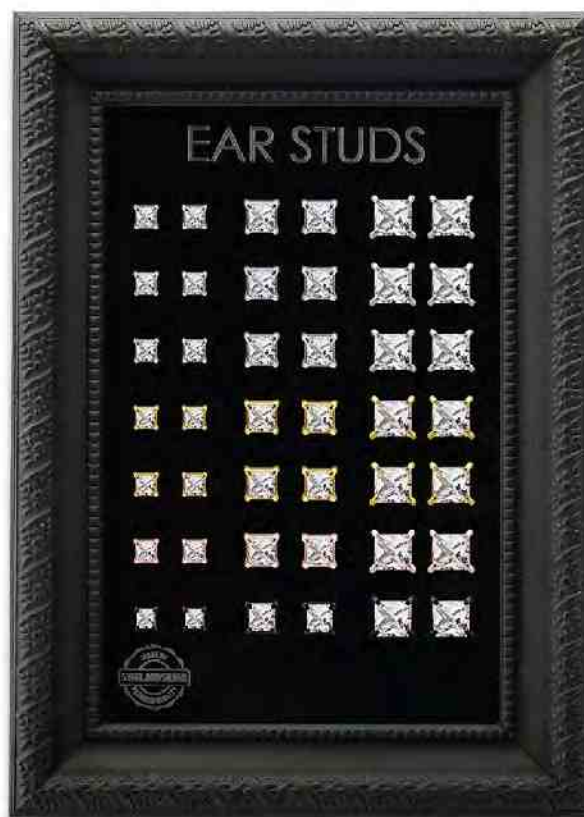

DSEESG-SQ01
FULL DISPLAY w. 21 PAIRS EAR STUDS
SET w. PREMIUM ZIRCONIA - 13x18cm