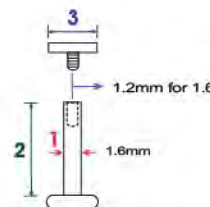

Straight and curved barbells are measured by the linear width between ball to ball.

**1.** Wire size is indicated in ga or mm (please refer to red markings)

It refers to the diameter size of the stem (thickness of the wire). We indicate this size in gauge and millimeter. For example; 14GA (1.6MM)

## GENERAL GUIDELINES

Ear stud pins and hoops are standard in 0.8 mm

Nose piercings come in 0.8 or 1.0 mm

Eyebrow piercings are standard in 1.2 mm

Labrets are most common in 1.2mm but 1.0 and 1.6mm are also available.

We produce Threadless (TL) Labrets in 0.8mm as well.

Septum, Conch, Rook and Daith Piercings are most common in 1.2 mm.

For Industrial barbell, Nipple, Tongue and Navel piercings 1.6mm is the norm for the majority of Piercers.

## INTERNALLY THREADED

All our internally threaded items use the specification shown below.

Wire/Stem Size	Internal Thread
1.6 mm	1.2 mm
1.2 mm	0.8 mm
1.0 mm	0.8 mm

Please Note :

0.8 mm is the standard for most European suppliers but some USA suppliers may prefer 0.9 mm as their standard.