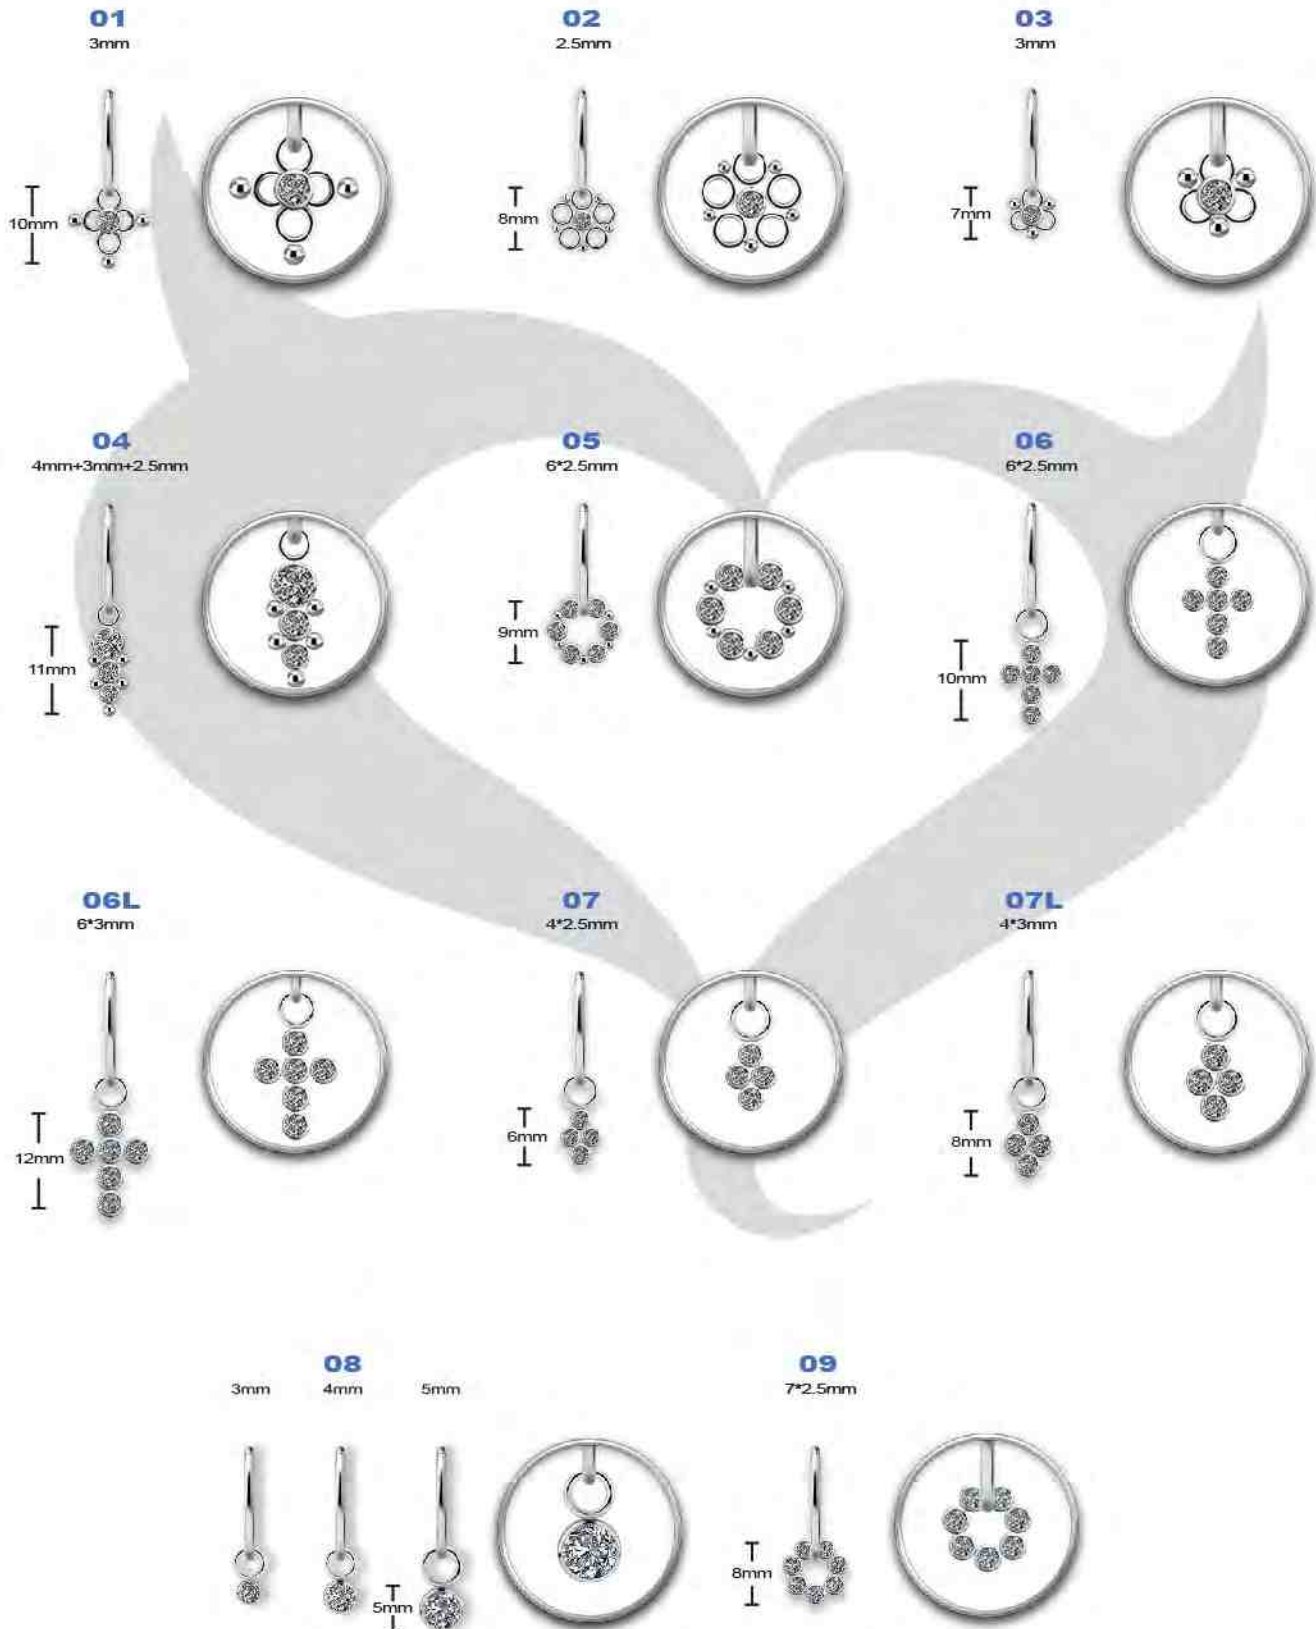

NEW

TITANIUM CHARMS FOR HINGED SEGMENT RINGS SET W. PREMIUM ZIRCONIA

THSR-CHARMSG-

TITANIUM CHARMS SET w. PREMIUM ZIRCONIA