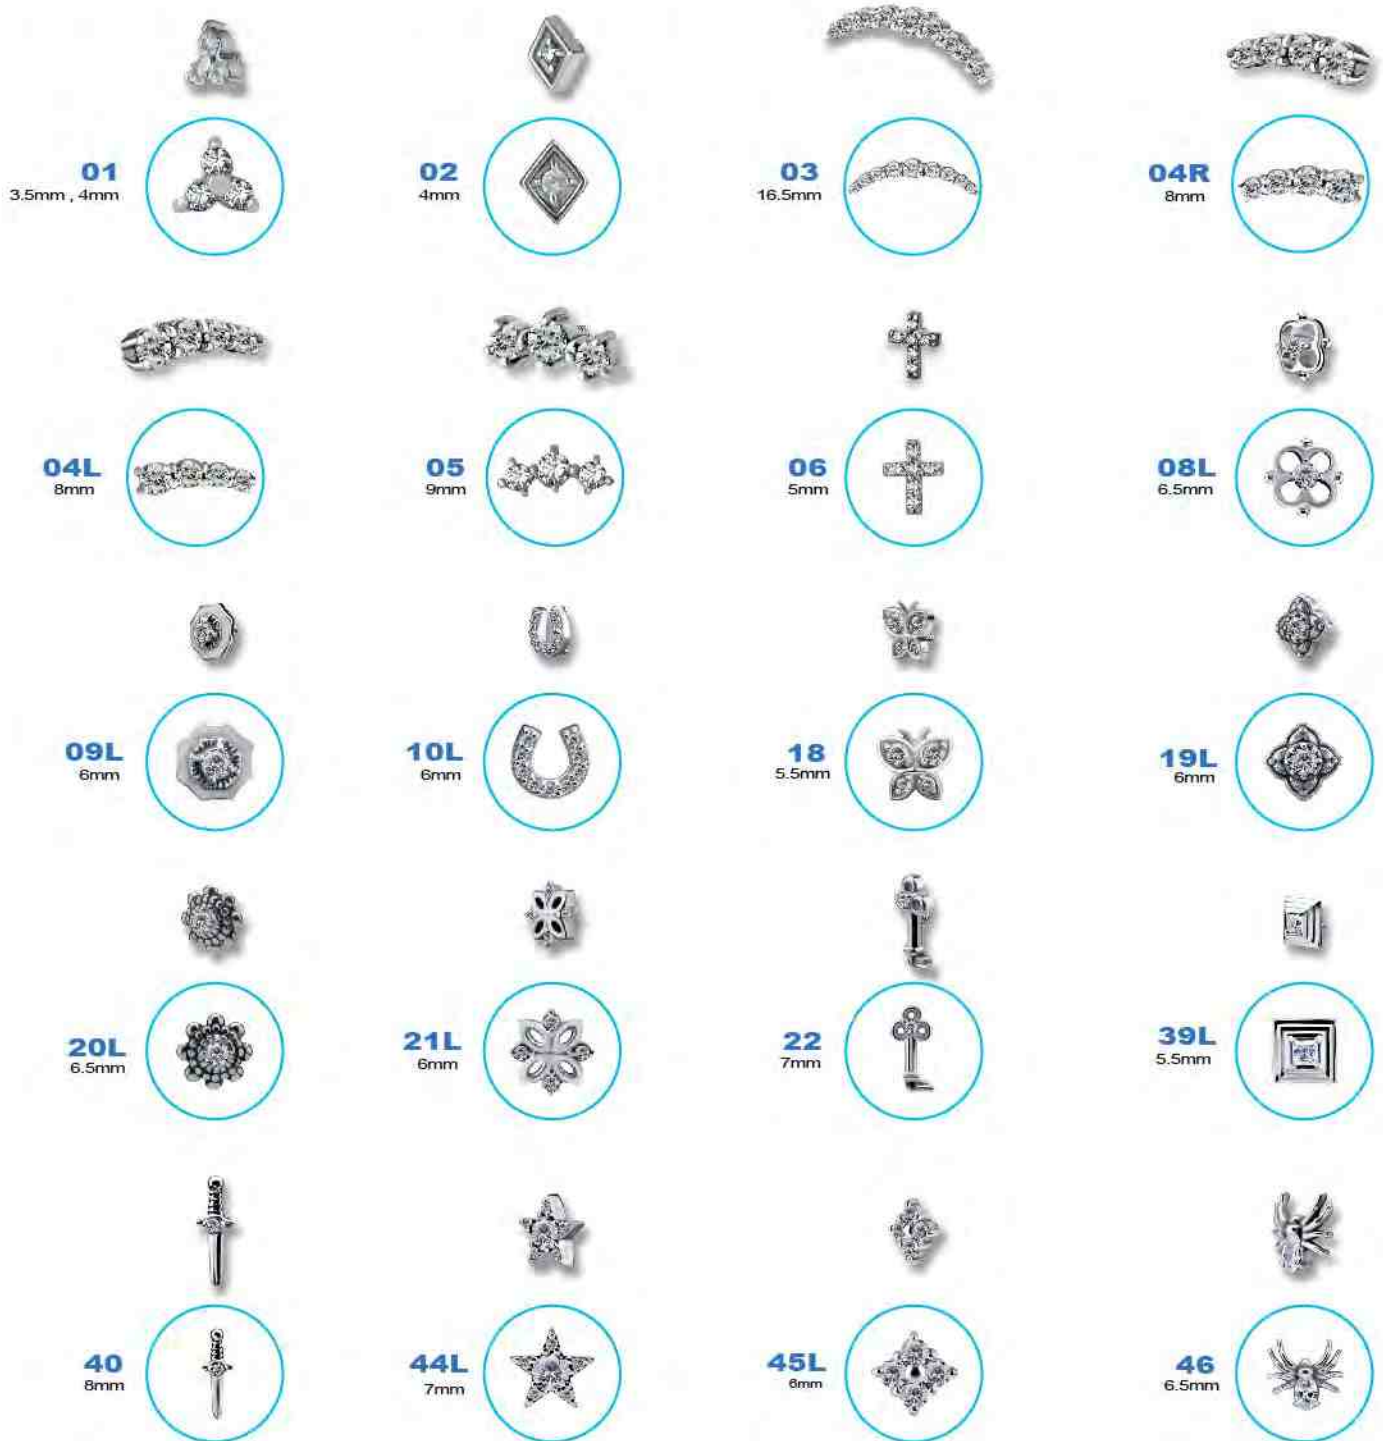

MICRO BARBELLS SET W. PREMIUM ZIRCONIA ONE SIDE INTERNALLY THREADED

ST-ANSG-
INTERNAL MICRO ATTACHMENTS
GAUGES ①
0.8mm (for 1.2mm internal)

49 8mm

50 5.5mm

BIRNSSG-
ONE SIDE INT. THREADED MICRO BARBELLS
GAUGES ① LENGTH / Ø ② BALL SIZE ③
16ga (1.2mm) 4,5,6,7,8,9,10,12mm 2.5mm **FIXED BALL**

EACH ATTACHMENT IS AVAILABLE
ASSEMBLED AS A MICRO BARBELL
OR AS A MICRO LABRET.

BILNSG-
ONE SIDE INT. THREADED MICRO LABRETS
GAUGES ① LENGTH / Ø ② DISC SIZE ③
16ga (1.2mm) 6,7,8,9,10mm 4mm