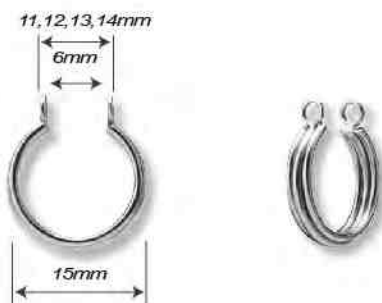

T-CRX-02

TITANIUM CONCH RING
FOR MICRO BARBELLS 16GA (1.2x7mm)

Ø
11,12,13,14mm