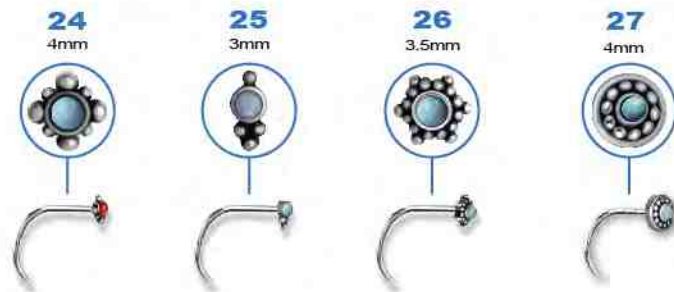

FANCY NOSE STUDS

NSXC
SS316L CASTING NOSE STUDS
GAUGES ① LENGTH / Ø ②
20ga (0.8mm) 6.5mm

NOSE STUDS SET W. LAB CREATED OPAL

NSXC
SS316L CASTING NOSE STUDS (CURVED)
GAUGES ① LENGTH / Ø ②
20ga (0.8mm) 6.5mm
COLORS SEE ABOVE

NSOPRC
OPAL CABOCHON CURVED NOSE STUDS
(PRONG SETTING)
GAUGES ① LENGTH / Ø ② HEAD SIZE ③
20ga (0.8mm) 6.5mm 3.0mm
COLORS SEE ABOVE

NSOPC
OPAL CABOCHON CURVED NOSE STUDS
(BEZEL SET)
GAUGES ① LENGTH / Ø ② HEAD SIZE ③
20ga (0.8mm) 6.5mm 2.35mm
18ga (1.0mm) 6.5mm 3.00mm
COLORS SEE ABOVE

DIS-TBPNO-01
TATTOOABLE NOSE BODY PART DISPLAY
(40PCS NOSESTUDS CURVED)
16x21cm
SOLD EMPTY

DIS-TBPNO-02
TATTOOABLE NOSE BODY PART DISPLAY
(80 NOSESTUDS & NOSERINGS)
16x21cm
SOLD EMPTY