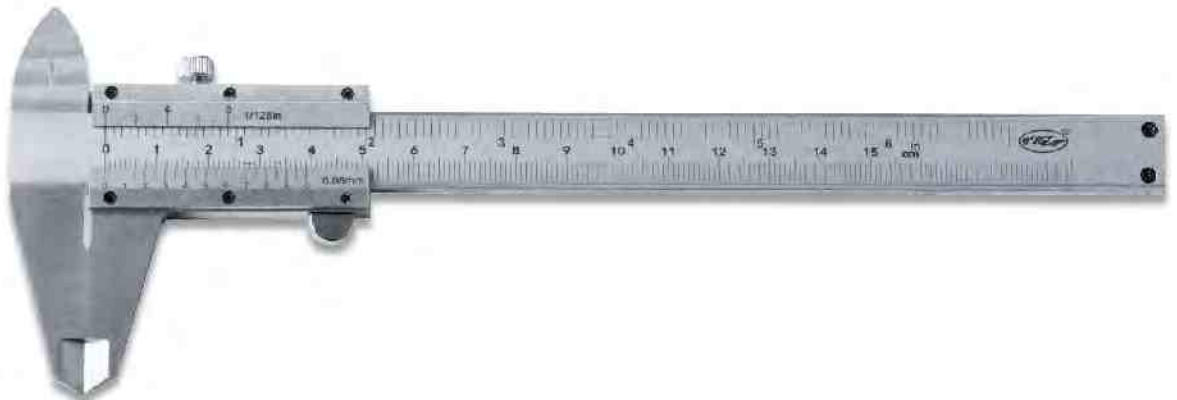

PT-19
VERNIER CALIPER