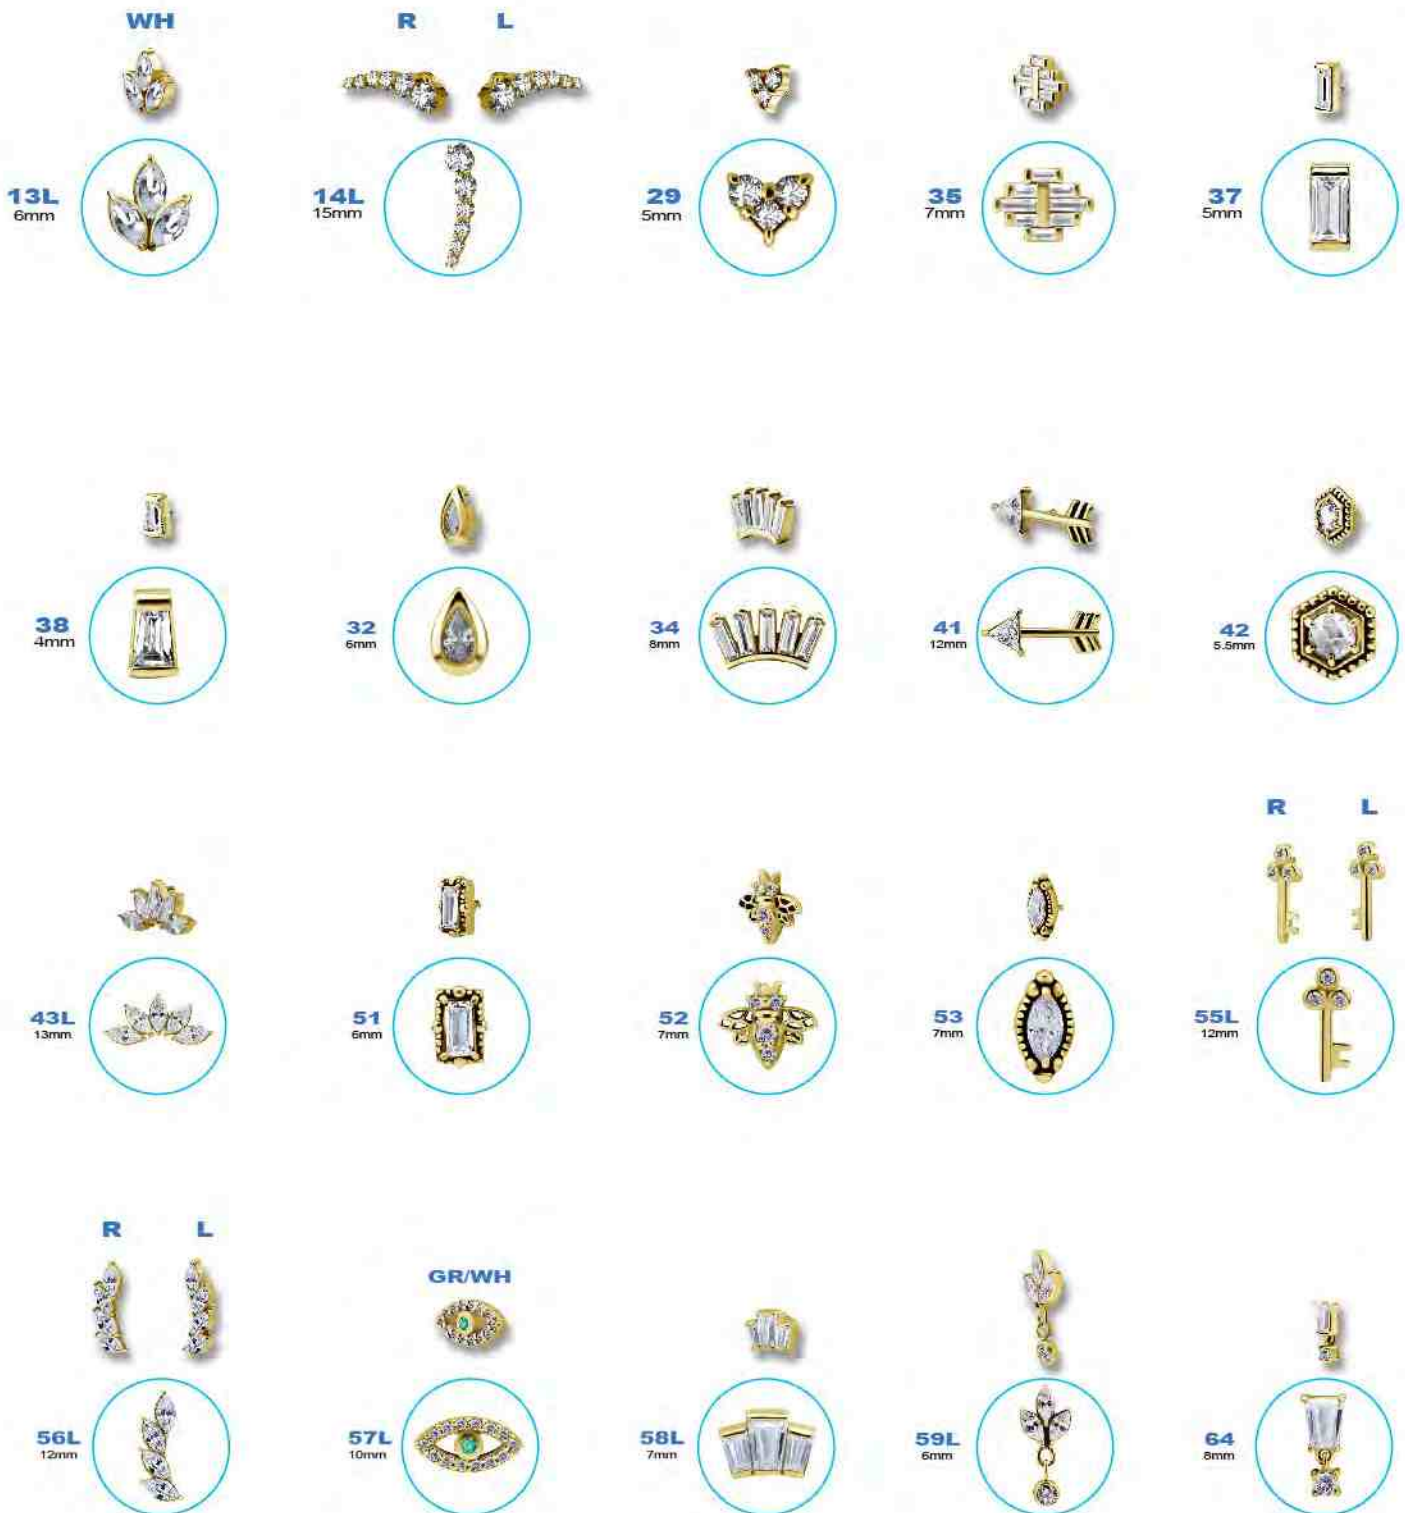

MICRO BARBELLS SET W. CUBIC ZIRCONIA ONE SIDE INTERNALLY THREADED

BG-STIANZ-

MICRO ATT. SET w. CUBIC ZIRCONIA

GAUGES ①

0.8mm (for 1.2mm internal)

BG-BIRNSZ-

ONE SIDE INTERNAL MICRO BARBELLS

SET w. CUBIC ZIRCONIA

GAUGES ① LENGTH / Ø ② BALL SIZE ③

16ga (1.2mm) 4,5,6,7,8,9,10,12mm 2.5mm FIXED BALL

EACH ATTACHMENT IS AVAILABLE
ASSEMBLED AS A MICRO BARBELL
OR AS A MICRO LABRET.

BG-BILNZ-

ONE SIDE INT. THREADED MICRO LABRETS

GAUGES ① LENGTH / Ø ② DISC SIZE ③

16ga (1.2mm) 6,7,8,9,10mm 4mm