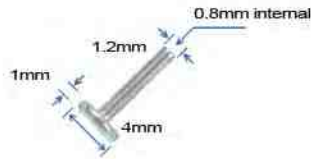

LABRETS SET W. PREMIUM CRYSTALS INTERNALLY THREADED

Micro Labrets

ST-ILNPIN

SS316L INTERNAL MICRO LABRETS

GAUGES ① LENGTH ②
16ga (1.2mm) 6,7,8,9,10mm